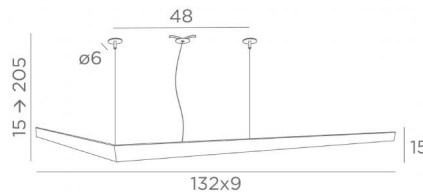

LUNGA ø in light bronze

LUNGA is a superb suspension lamp, designed by Nicolas GALAND, a talented Belgian designer. Solid brass lamp.

Its triangular structure allows light to pass through three thin slits, giving a specific identity to the space while retaining visual perfection and lightness

This suspension is dimmable with the DALI interface (optional module)

We offer this version, with steel cables for placement on a false ceiling

OVERALL SIZES

H15cm→205cm L132 x 9cm Ø6cm (x3)

TECHNICAL DATA

Strips LED - 2700°K

Consumption : 45,95W

Brightness : 3809lm

Driver : 220V-240V / 50-60Hz / 50W

Only dimmable with a DALI interface (optional module)

Two steel cables (2m)

One transparent electrical cable 2x0,75mm² (2m)

INSTALLATION ON FALSE CEILING

Two fixings each with three anchor points to place the two steel cables

A ø50mm round cutout in the false ceiling for the driver

The cover with clips to close this opening and from which the power cable comes out

This suspension is also available with a rectangular ceiling base to accommodate the driver and cable attachments. See **LUNGA #**. This is suitable for any other ceiling

AVAILABLE METAL FINISHES AND CODES

25 - Brushed brass - 4680 025

28 - Light bronze - 4680 028

29 - Brushed bronze - 4680 029