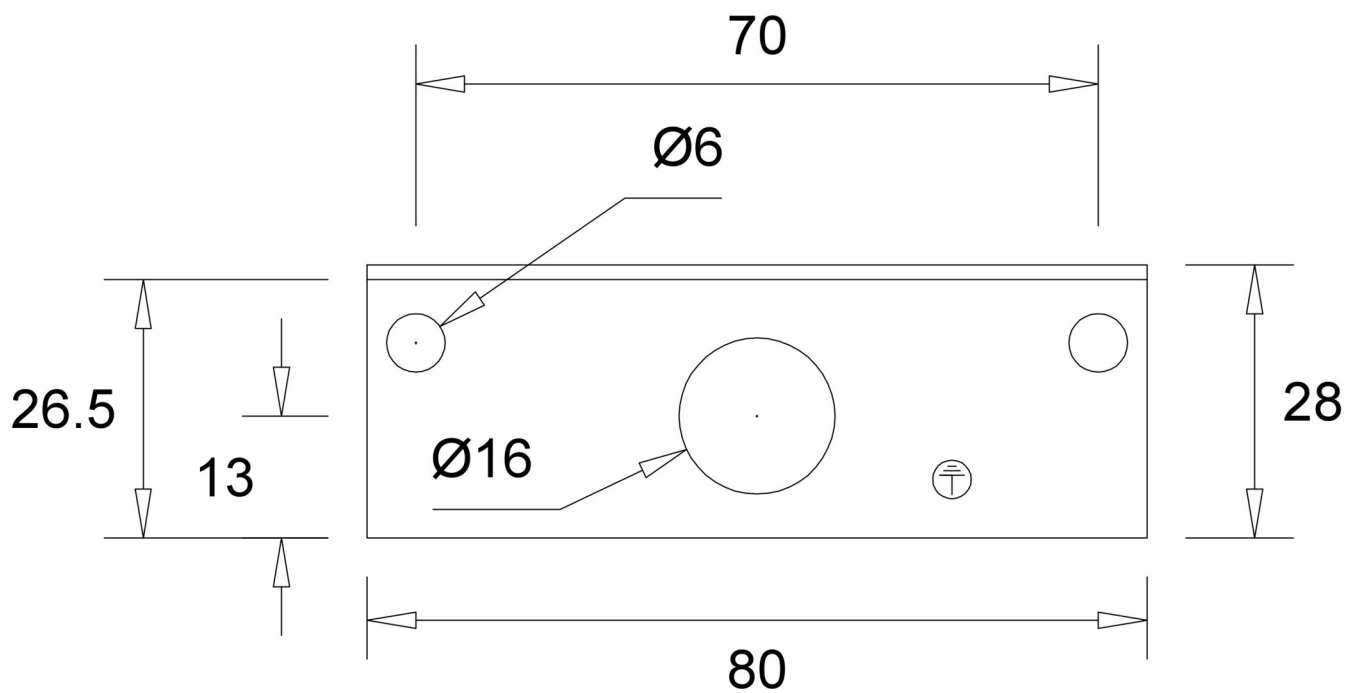

THOUERIS

DAVIDTS LIGHTING

Chaussée de Waterloo, 848-856 - B-1180 Brussels - Belgium
T +32.2.375.76.46 - F +32.2.375.82.65
info@davidts.com - www.davidts.com

T03-37-1180