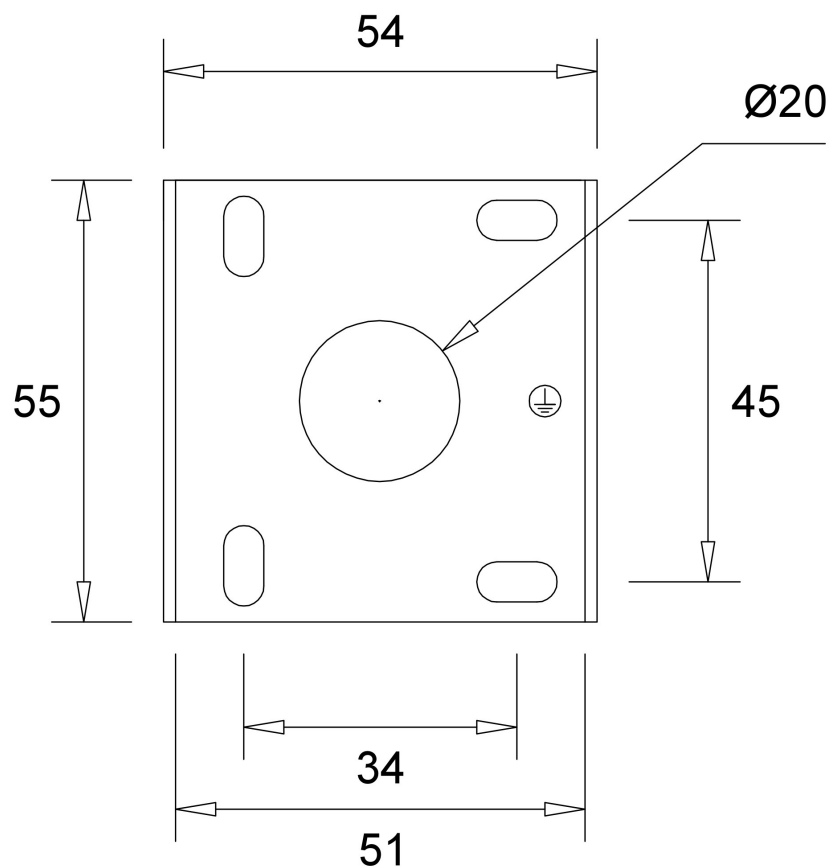

VEGA AP

DAVIDTS LIGHTING

Chaussée de Waterloo, 848-856 - B-1180 Brussels - Belgium
T +32.2.375.76.46 - F +32.2.375.82.65
info@davidts.com - www.davidts.com