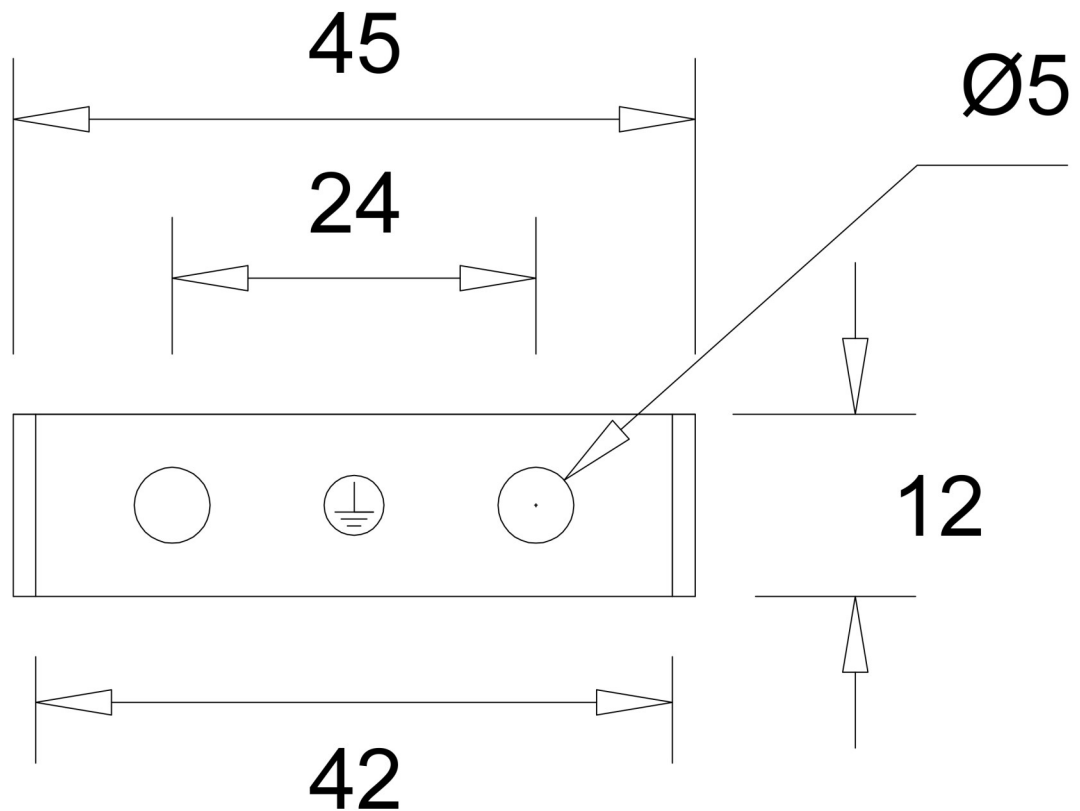

SIRIUS

DAVIDTS LIGHTING

Chaussée de Waterloo, 848-856 - B-1180 Brussels - Belgium
T +32.2.375.76.46 - F +32.2.375.82.65
info@davidts.com - www.davidts.com