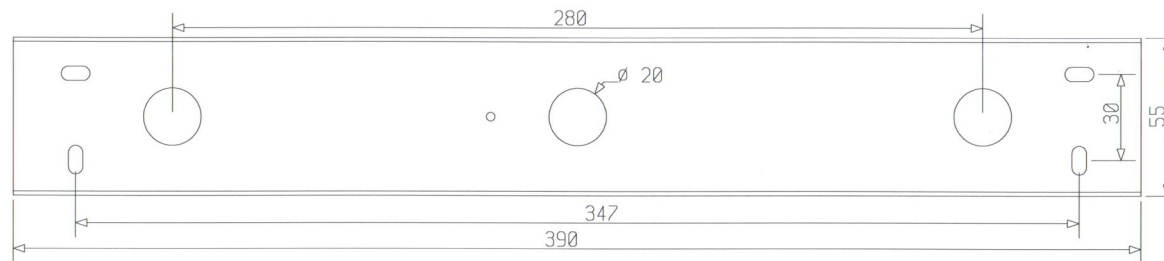

WRIGHT

DAVIDTS LIGHTING

Chaussée de Waterloo, 848-856 - B-1180 Brussels - Belgium

T +32.2.375.76.46 - F +32.2.375.82.65

info@davidts.com - www.davidts.com