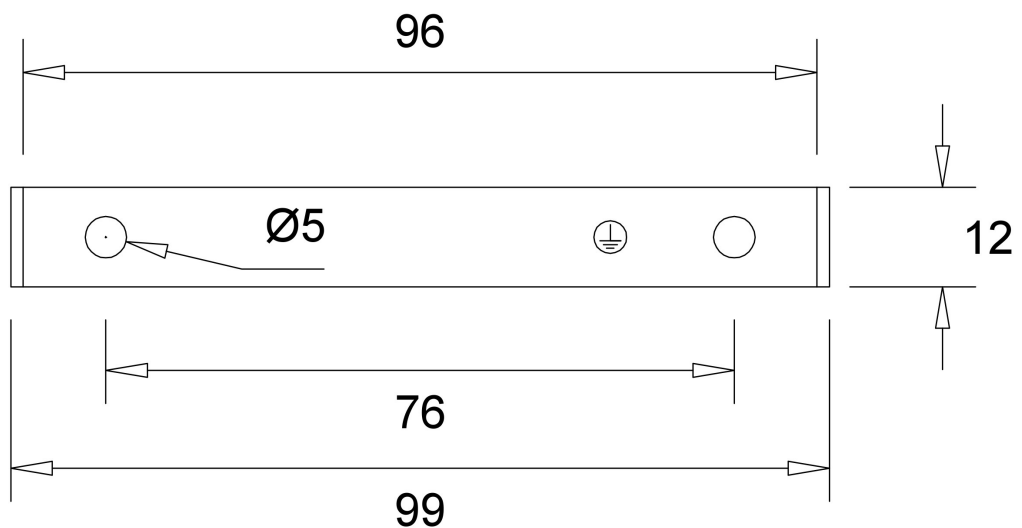

SUSPENSION o TUBES NOURRICE

DAVIDTS LIGHTING

Chaussée de Waterloo, 848-856 - B-1180 Brussels - Belgium
T +32.2.375.76.46 - F +32.2.375.82.65
info@davidts.com - www.davidts.com

T3-25-2700