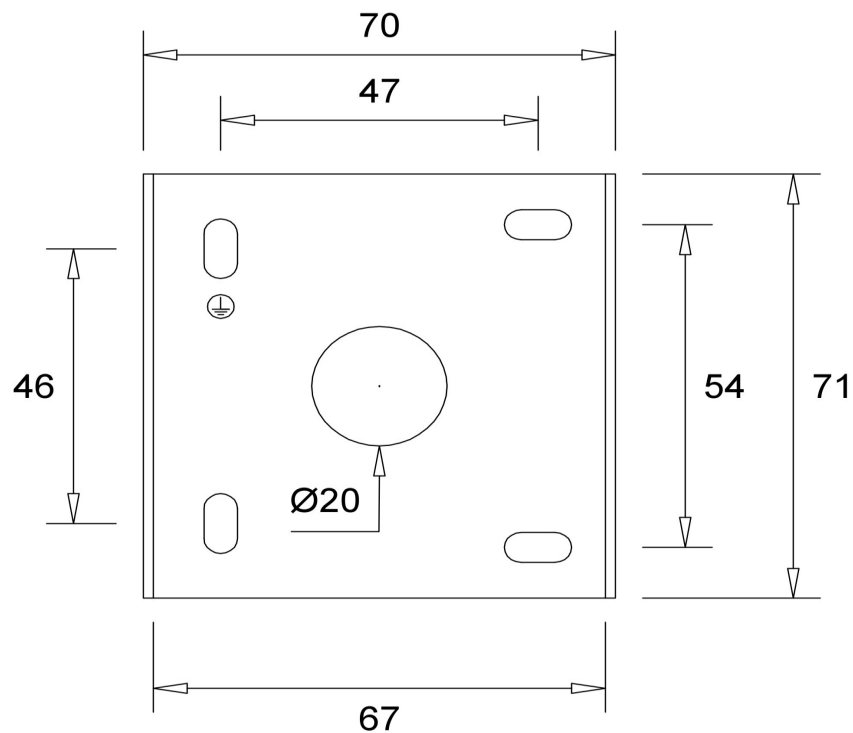

SUSPENSION # TUBES

DAVIDTS LIGHTING

Chaussée de Waterloo, 850-854 - B-1180 Brussels - Belgium
T +32.2.375.76.46 - F +32.2.375.82.65
info@davidts.com - www.davidts.com