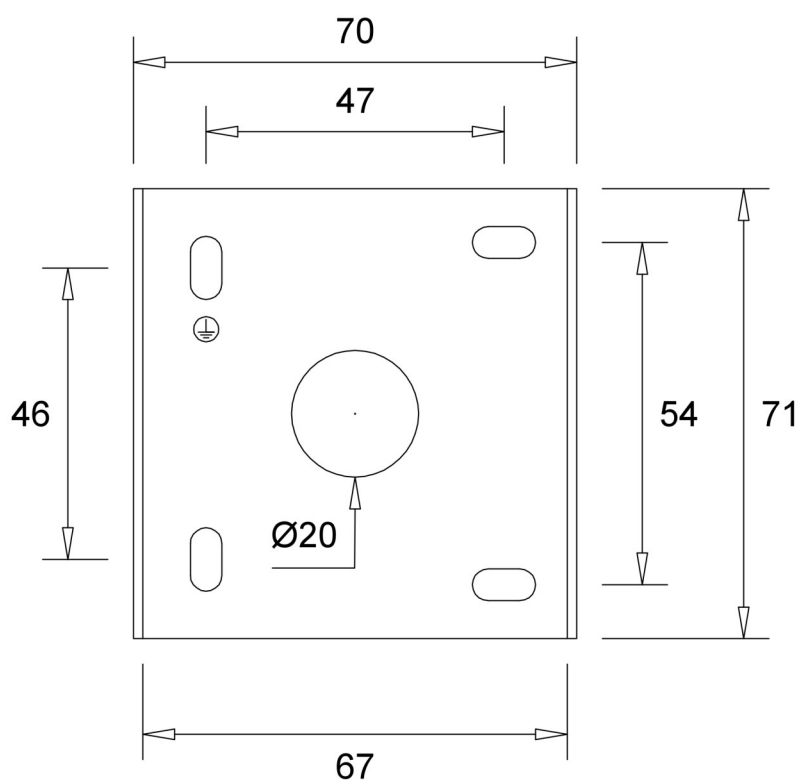

# EXPLORER

**DAVIDTS LIGHTING**

Chaussée de Waterloo, 848-856 - B-1180 Brussels - Belgium  
Phone +32.2.375.76.46 - Fax +32.2.375.82.65  
info@davidts.com - www.davidts.com