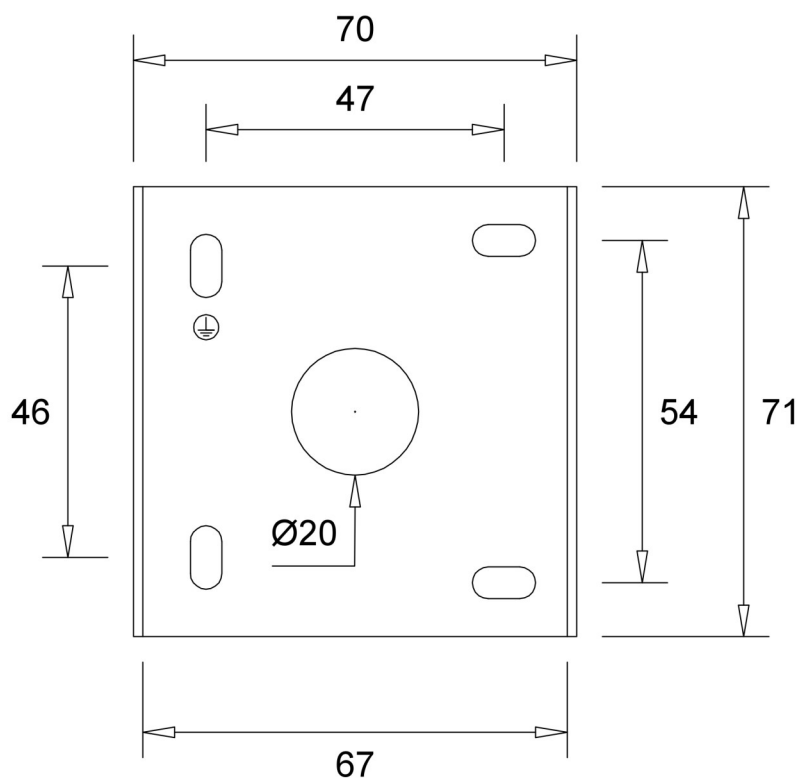

EXPLORER L

DAVIDTS LIGHTING

Chaussée de Waterloo, 848-856 - B-1180 Brussels - Belgium
Phone +32.2.375.76.46 - Fax +32.2.375.82.65
info@davidts.com - www.davidts.com