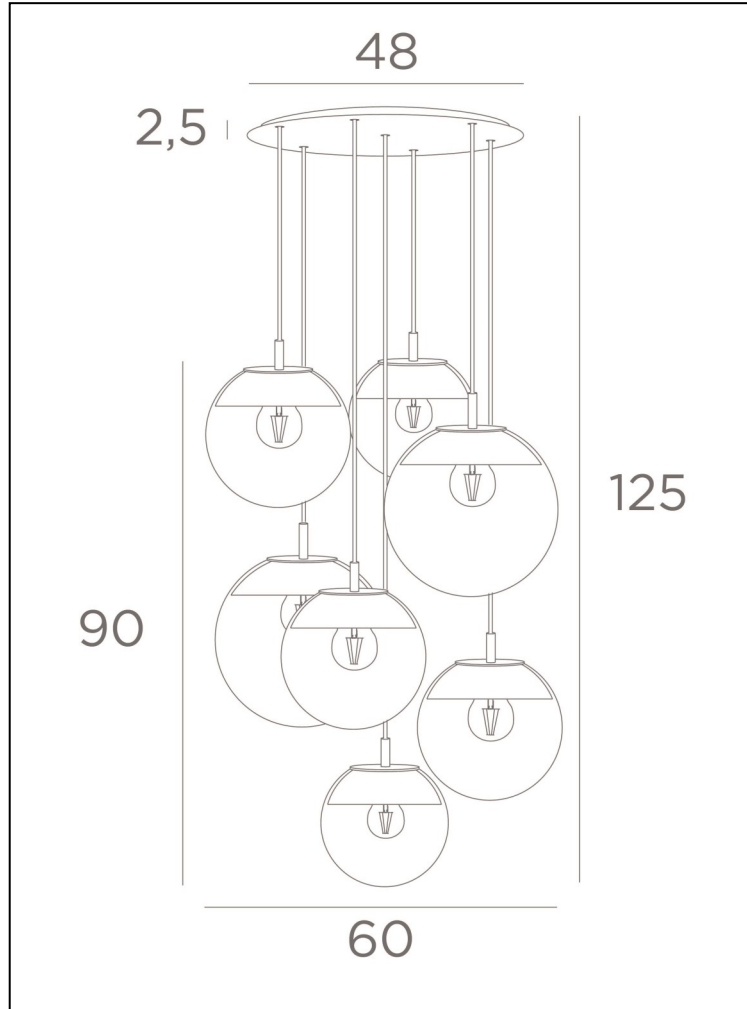

LUNA 7 o48

SPHERE glasses used for this suspension :
 1x SMALL
 1x MEDIUM
 1x LARGE
 1x LARGE
 1x MEDIUM
 1x MEDIUM
 1x SMALL

Standard height
 Hauteur standard
 Standaard hoogte
 Standardhöhe

⇒ 125cm

Desired height
 Hauteur souhaitée
 Gewenste hoogte
 Gewünschte Höhe

⇒ cm

Finish of the ceiling base :

- Brushed Brass Light Bronze Brushed Bronze Structured Black

Finish of the closings of the glasses + fittings :

- Brushed Brass Light Bronze Brushed Bronze Structured Black

Color of the textile cables :

- GOLD BLACK

Color shade of glasses :

- Transparent Code 080 Grey Code 089 Anthracite Code 082 Amber Code 085

Usual situations