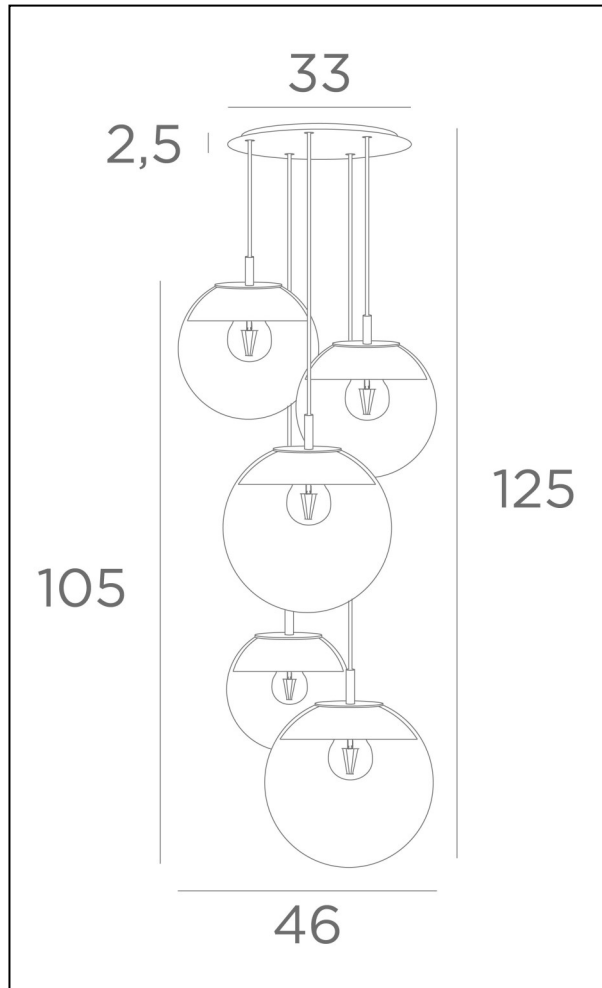

# LUNA 5 o33

*SPHERE* glasses used for this suspension :  
 1x MEDIUM  
 1x MEDIUM  
 1x LARGE  
 1x SMALL  
 1x LARGE

Standard height  
 Hauteur standard  
 Standaard hoogte  
 Standardhöhe

⇒ 125cm

Desired height  
 Hauteur souhaitée  
 Gewenste hoogte  
 Gewünschte Höhe

⇒ ..... cm

Finish of the ceiling base :

- Brushed Brass  Light Bronze  Brushed Bronze  Structured Black

Finish of the closings of the glasses + fittings :

- Brushed Brass  Light Bronze  Brushed Bronze  Structured Black

Color of the textile cables :

- GOLD  BLACK

Color shade of glasses :

- Transparent Code 080  Grey Code 089  Anthracite Code 082  Amber Code 085

Usual situations