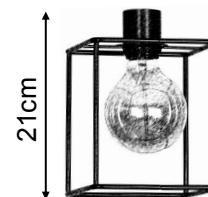

KERMA 9

DAVIDTS LIGHTING

Chaussée de Waterloo, 850-854
B-1180 Brussels - Belgium
Phone +32.2.375.76.46 - Fax +32.2.375.82.65
info@davidts.com - www.davidts.com

The finish of the ceiling base :

BRONZE ☐ BLACK ☐ BRASS ☐ WHITE ☐

The color of the cable :

BLACK ☐ GOLD ☐ WHITE ☐

The color of the structure :

BLACK ☐ GOLD ☐ WHITE ☐

Usual situations