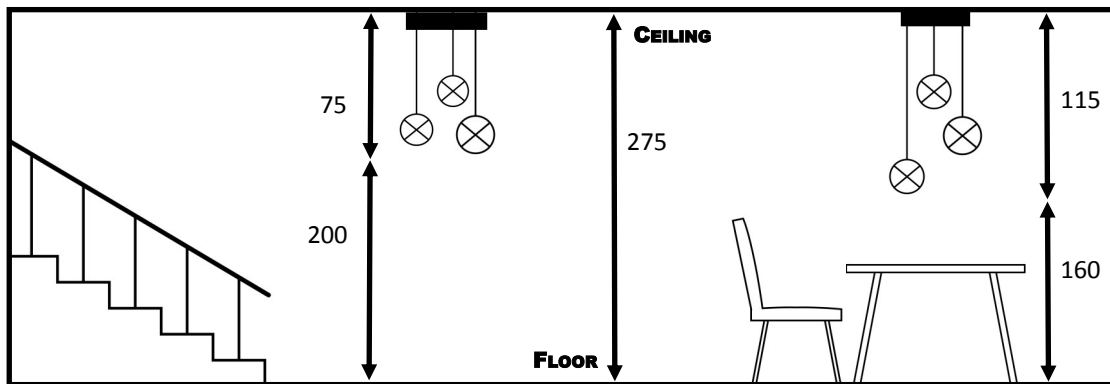

KERMA 80

DAVIDTS LIGHTING

Chaussée de Waterloo, 850-854
B-1180 Brussels - Belgium
Phone +32.2.375.76.46 - Fax +32.2.375.82.65
info@davidts.com - www.davidts.com

The finish of the ceiling base :

BRONZE ☐ BLACK ☐ BRASS ☐ WHITE ☐

The color of the cable :

BLACK ☐ GOLD ☐ WHITE ☐

The color of the structure :

BLACK ☐ GOLD ☐ WHITE ☐

Usual situations