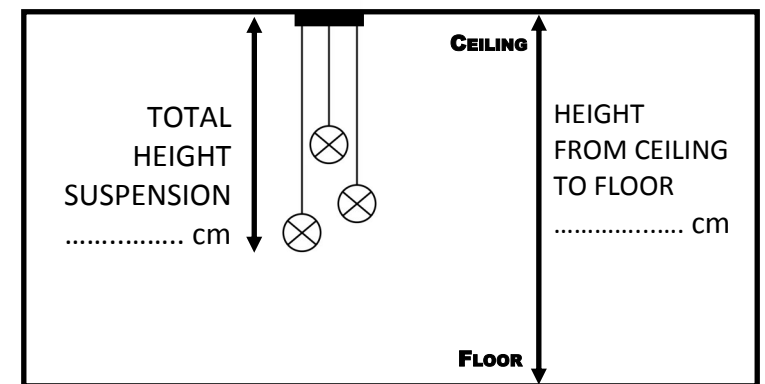

98,5x27,5x2,5

KERMA 7

DAVIDTS LIGHTING

Chaussée de Waterloo, 850-854
B-1180 Brussels - Belgium
Phone +32.2.375.76.46 - Fax +32.2.375.82.65
info@davidts.com - www.davidts.com

The finish of the ceiling base :

BRONZE ☐ BLACK ☐ BRASS ☐ WHITE ☐

The color of the cable :

BLACK ☐ GOLD ☐ WHITE ☐

The color of the structure :

BLACK ☐ GOLD ☐ WHITE ☐

Your order