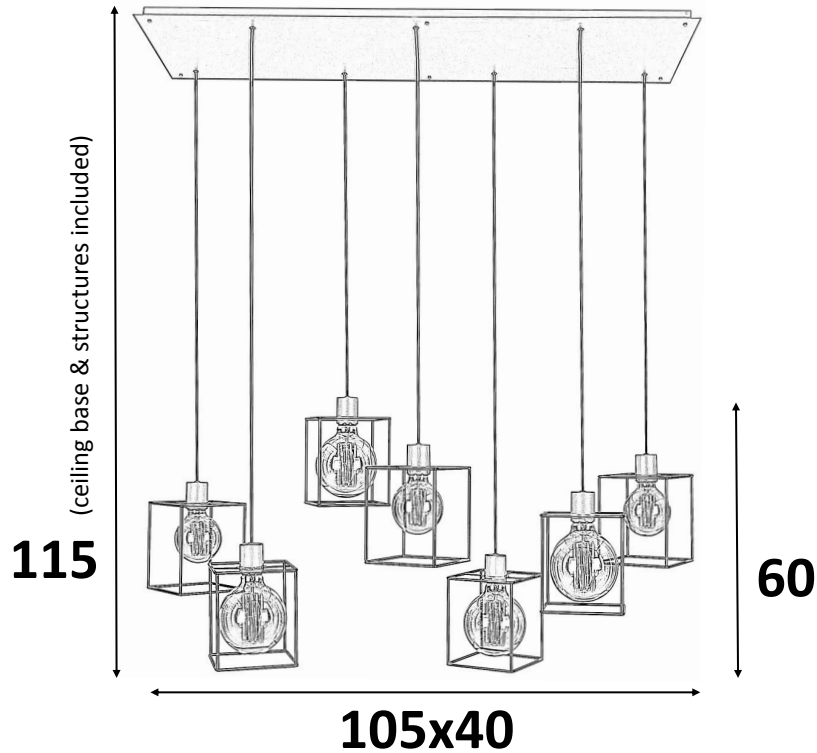

98,5x27,5x2,5

KERMA 7

DAVIDTS LIGHTING

Chaussée de Waterloo, 850-854
 B-1180 Brussels - Belgium
 Phone +32.2.375.76.46 - Fax +32.2.375.82.65
 info@davidts.com - www.davidts.com

The finish of the ceiling base :

BRONZE BLACK BRASS WHITE

The color of the cable :

BLACK GOLD WHITE

The color of the structure :

BLACK GOLD WHITE

Usual situations

Your order