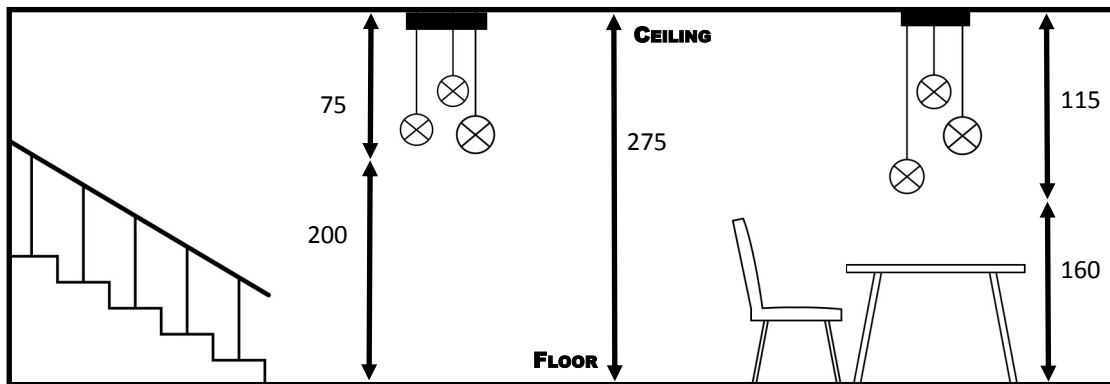

KERMA 7

DAVIDTS LIGHTING

Chaussée de Waterloo, 850-854
B-1180 Brussels - Belgium
Phone +32.2.375.76.46 - Fax +32.2.375.82.65
info@davidts.com - www.davidts.com

The finish of the ceiling base :

BRONZE ☐ BLACK ☐ BRASS ☐ WHITE ☐

The color of the cable :

BLACK ☐ GOLD ☐ WHITE ☐

The color of the structure :

BLACK ☐ GOLD ☐ WHITE ☐

Usual situations