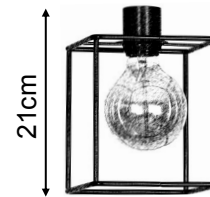

KERMA 4

DAVIDTS LIGHTING

Chaussée de Waterloo, 850-854
B-1180 Brussels - Belgium
Phone +32.2.375.76.46 - Fax +32.2.375.82.65
info@davidts.com - www.davidts.com

The finish of the ceiling base :

BRONZE ☐ BLACK ☐ BRASS ☐ WHITE ☐

The color of the cable :

BLACK ☐ GOLD ☐ WHITE ☐

The color of the structure :

BLACK ☐ GOLD ☐ WHITE ☐

Usual situations