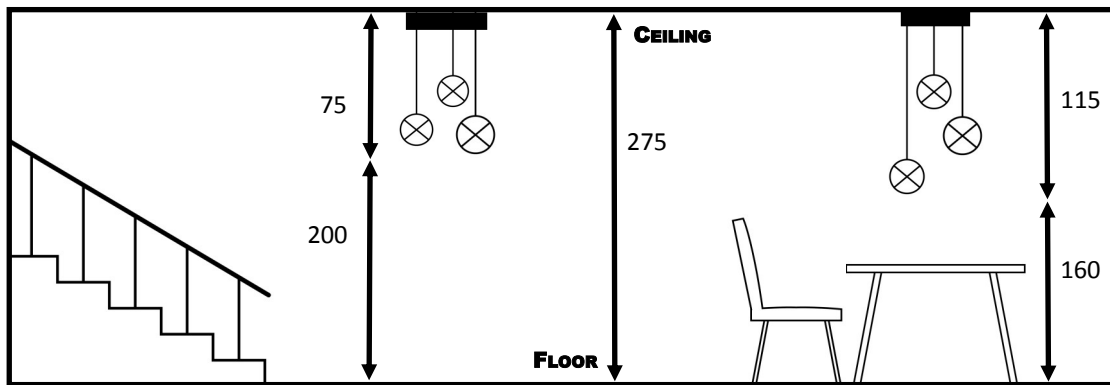

Usual situations