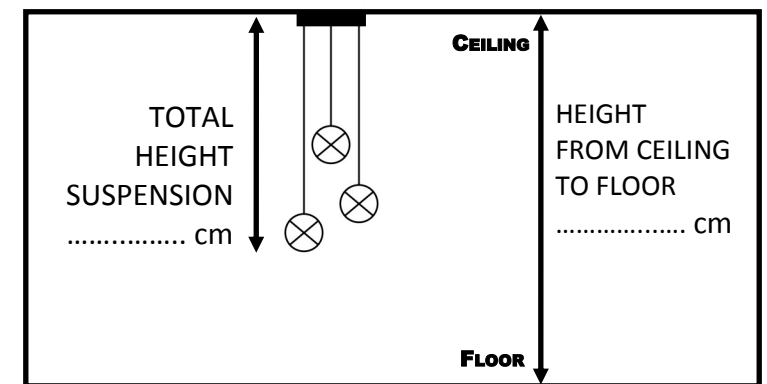

The color of the cable :

BLACK GOLD WHITE

The color of the structure :

BLACK GOLD WHITE

Usual situations

Your order