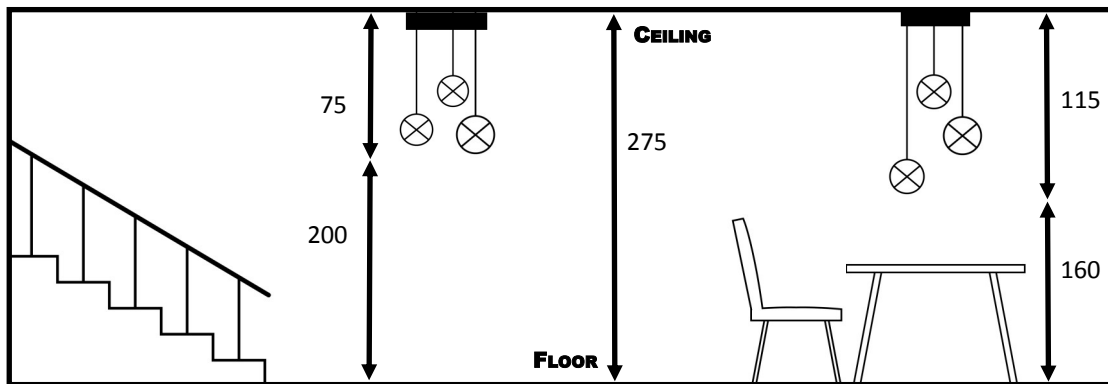

KERMA 2

DAVIDTS LIGHTING

Chaussée de Waterloo, 850-854
B-1180 Brussels - Belgium
Phone +32.2.375.76.46 - Fax +32.2.375.82.65
info@davidts.com - www.davidts.com

The finish of the ceiling base :

BRONZE ☐ BLACK ☐ BRASS ☐ WHITE ☐

The color of the cable :

BLACK ☐ GOLD ☐ WHITE ☐

The color of the structure :

BLACK ☐ GOLD ☐ WHITE ☐

Usual situations