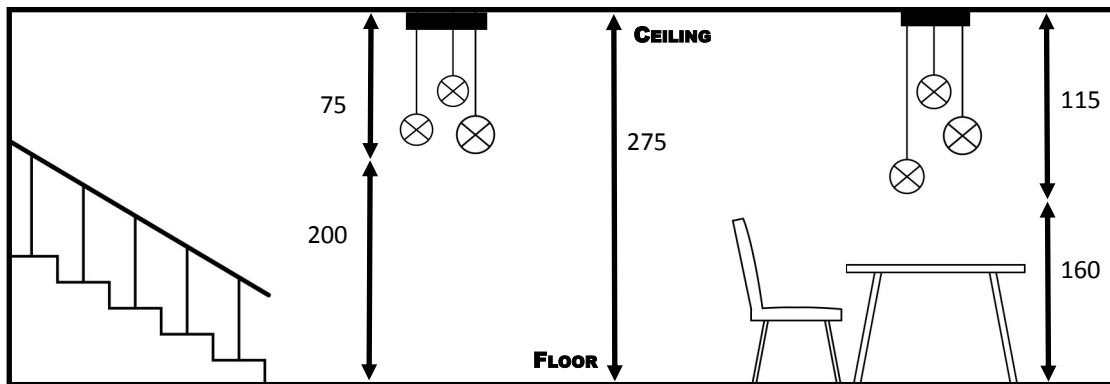

KERMA 16 o

DAVIDTS LIGHTING

Chaussée de Waterloo, 850-854
 B-1180 Brussels - Belgium
 Phone +32.2.375.76.46 - Fax +32.2.375.82.65
 info@davidts.com - www.davidts.com

The finish of the ceiling base :

BRONZE BLACK BRASS WHITE

The color of the cable :

BLACK GOLD WHITE

The color of the structure :

BLACK GOLD WHITE

Usual situations

Your order