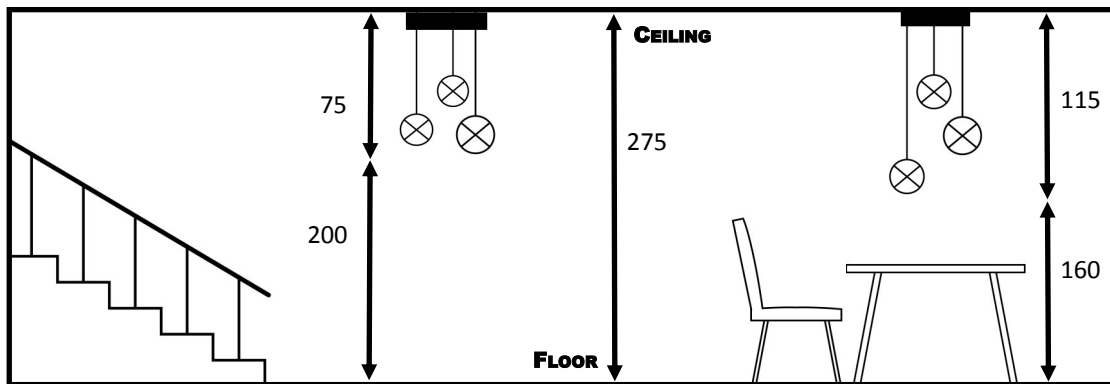

KERMA 1

DAVIDTS LIGHTING

Chaussée de Waterloo, 850-854
 B-1180 Brussels - Belgium
 Phone +32.2.375.76.46 - Fax +32.2.375.82.65
 info@davidts.com - www.davidts.com

The finish of the ceiling base :

BRONZE BLACK BRASS WHITE

The color of the cable :

BLACK GOLD WHITE

The color of the structure :

BLACK GOLD WHITE

Usual situations

Your order