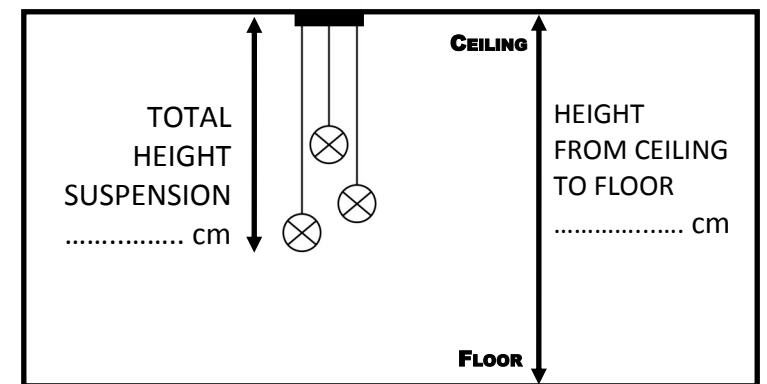

The color of the cable :

BLACK GOLD WHITE

The color of the structure :

BLACK GOLD WHITE

Usual situations

Your order