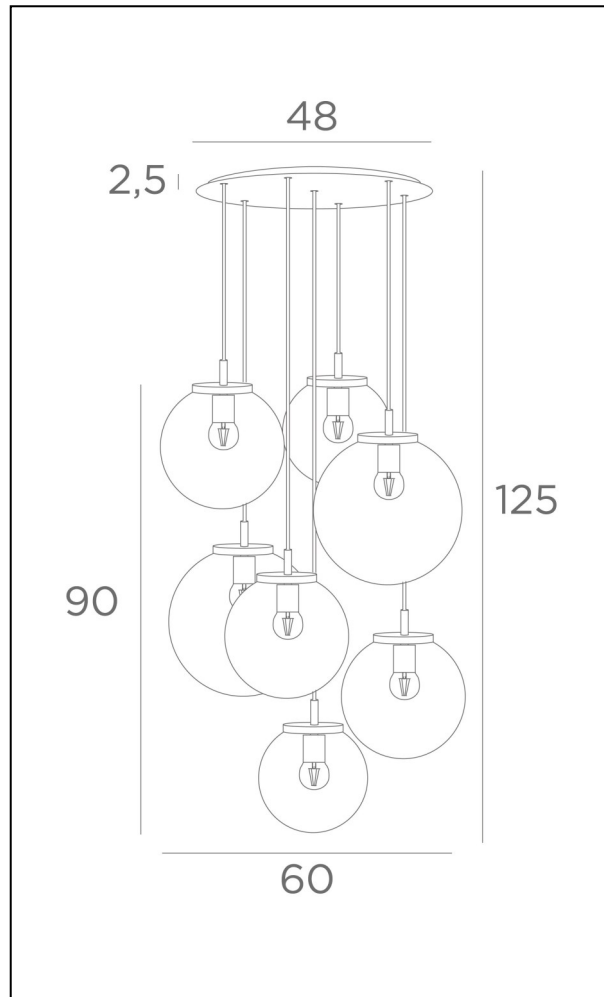

FORYOU 7 o48

SPHERE glasses used for this suspension :
 1x SMALL
 1x MEDIUM
 1x LARGE
 1x LARGE
 1x MEDIUM
 1x MEDIUM
 1x SMALL

Standard height
 Hauteur standard
 Standaard hoogte
 Standardhöhe

⇒ 125cm

Desired height
 Hauteur souhaitée
 Gewenste hoogte
 Gewünschte Höhe

⇒ cm

Finish of the ceiling base :

- Brushed Brass Light Bronze Brushed Bronze Structured Black

Finish of the closings of the glasses + fittings :

- Brushed Brass Light Bronze Brushed Bronze Structured Black

Color of the textile cables :

- GOLD BLACK

Color shade of glasses :

- Transparent Code 080 Grey Code 089 Anthracite Code 082 Amber Code 085

Usual situations