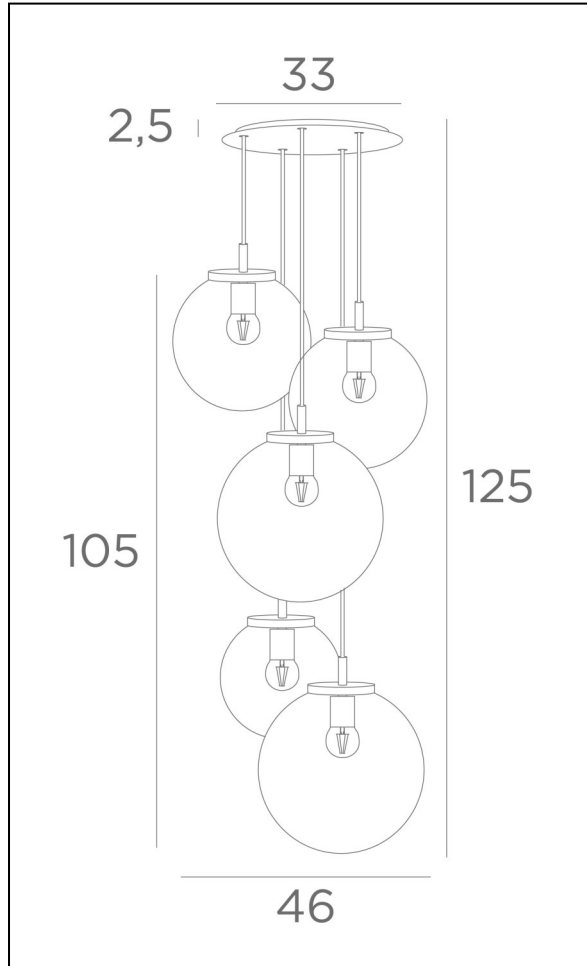

FORYOU 5 o33

SPHERE glasses used for this suspension :
 1x MEDIUM
 1x MEDIUM
 1x LARGE
 1x SMALL
 1x LARGE

Standard height
 Hauteur standard
 Standaard hoogte
 Standardhöhe

⇒ 125cm

Desired height
 Hauteur souhaitée
 Gewenste hoogte
 Gewünschte Höhe

⇒ cm

Finish of the ceiling base :

- Brushed Brass Light Bronze Brushed Bronze Structured Black

Finish of the closings of the glasses + fittings :

- Brushed Brass Light Bronze Brushed Bronze Structured Black

Color of the textile cables :

- GOLD BLACK

Color shade of glasses :

- Transparent Code 080 Grey Code 089 Anthracite Code 082 Amber Code 085

Usual situations