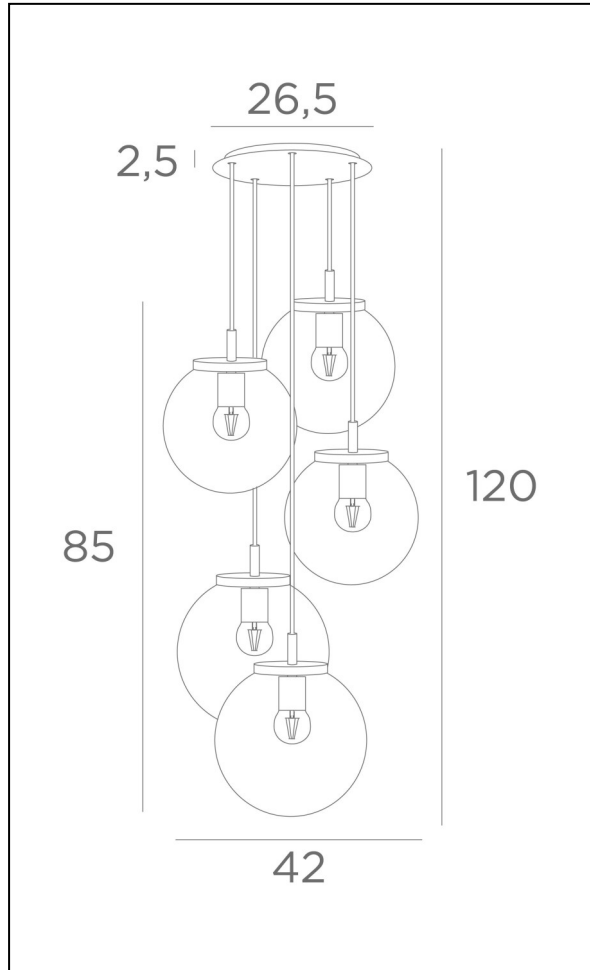

FORYOU 5 o26

SPHERE glasses used for this suspension :
 1x SMALL
 1x SMALL
 1x SMALL
 1x MEDIUM
 1x MEDIUM

Standard height
 Hauteur standard
 Standaard hoogte
 Standardhöhe

➡ 120cm

Desired height
 Hauteur souhaitée
 Gewenste hoogte
 Gewünschte Höhe

➡ cm

Finish of the ceiling base :

Brushed Brass Light Bronze Brushed Bronze Structured Black

Finish of the closings of the glasses + fittings :

Brushed Brass Light Bronze Brushed Bronze Structured Black

Color of the textile cables :

GOLD BLACK

Color shade of glasses :

Transparent Code 080 Grey Code 089 Anthracite Code 082 Amber Code 085

Usual situations