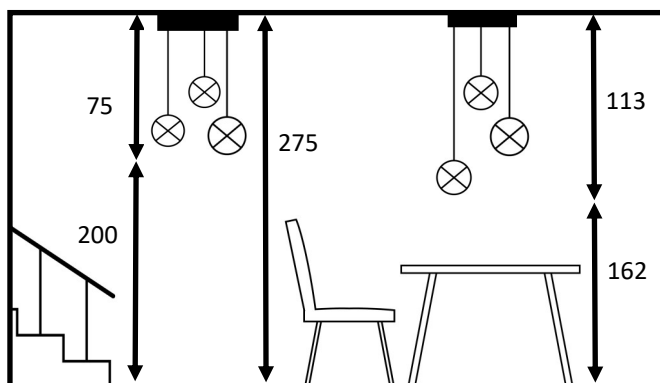

Fittings, pendants and standard heights

E27 R KERMA structure ☐	E27 X Bulb Artémis Ø165mm ☐	CABLING LUNA E14/E27 ☐	CABLING FORYOU E27 ☐	E27 L Bulb Ø95mm ☐	E27 L Bulb Ø125mm ☐
Tot. H113cm	Tot. H121cm	Tot. H126cm	Tot. H127cm	Tot. H108,5cm	Tot. H111,5cm

Finish of the ceiling base and the fittings :

1. Brushed Bronze ☐   Structured black ☐   Light Bronze ☐   Brushed Brass ☐   Structured white ☐

Color of the textile cable :

1. BLACK ☐   GOLD ☐   WHITE ☐   GREY ☐

Usual situations