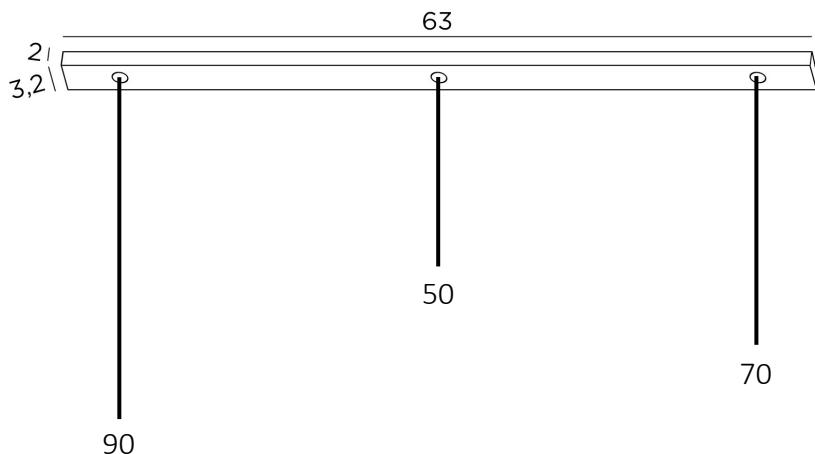

# CEILING BASE L 3

Standard configuration :

Desired overall height, pendants included

..... cm

Fittings, pendants and standard heights

					
<b>E27 R</b> KERMA structure	<b>E27 X</b> Bulb Artémis Ø165mm	<b>CABLING</b> <b>LUNA</b> E14/E27	<b>CABLING</b> <b>FORYOU</b> E27	<b>E27 L</b> Bulb Ø95mm	<b>E27 L</b> Bulb Ø125mm
Tot. H113cm	Tot. H121cm	Tot. H126cm	Tot. H127cm	Tot. H108,5cm	Tot. H111,5cm

Finish of the ceiling base and the fittings :

- Brushed Bronze   
  Structured black   
  Light Bronze   
  Brushed Brass   
  Structured white

Color of the textile cable :

- BLACK   
  GOLD   
  WHITE   
  GREY