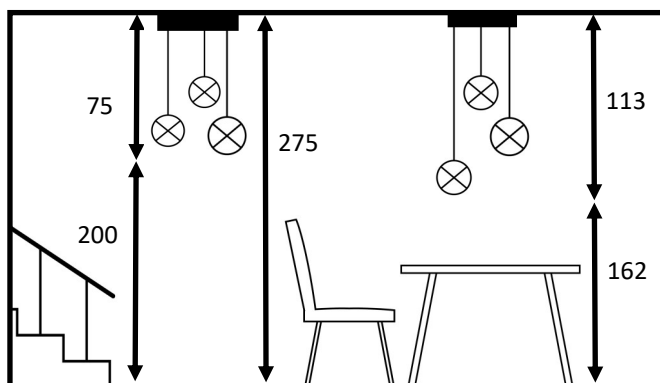

Desired overall height, pendants included

..... cm

Fittings, pendants and standard heights

E27 R KERMA structure	E27 X Bulb Artémis Ø165mm	CABLING LUNA E14/E27	CABLING FORYOU E27	E27 L Bulb Ø95mm	E27 L Bulb Ø125mm
Tot. H113cm	Tot. H121cm	Tot. H126cm	Tot. H127cm	Tot. H108,5cm	Tot. H111,5cm

Finish of the ceiling base and the fittings :

1. ☐ Brushed Bronze
   ☐ Structured black
   ☐ Light Bronze
   ☐ Brushed Brass
   ☐ Structured white

Color of the textile cable :

1. ☐ BLACK
   ☐ GOLD
   ☐ WHITE
   ☐ GREY

Usual situations