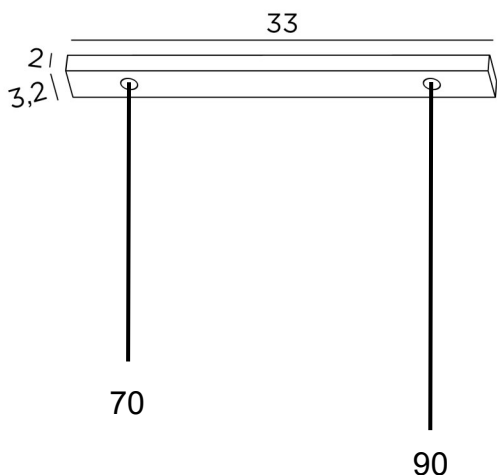

CEILING BASE L 2

Standard configuration :

Desired overall height, pendants included

..... cm

Fittings, pendants and standard heights

					
E27 R KERMA structure	E27 X Bulb Artémis Ø165mm	CABLING LUNA E14/E27	CABLING FORYOU E27	E27 L Bulb Ø95mm	E27 L Bulb Ø125mm
Tot. H113cm	Tot. H121cm	Tot. H126cm	Tot. H127cm	Tot. H108,5cm	Tot. H111,5cm

Finish of the ceiling base and the fittings :

- Brushed Bronze
 Structured black
 Light Bronze
 Brushed Brass
 Structured white

Color of the textile cable :

- BLACK
 GOLD
 WHITE
 GREY

Usual situations

DAVIDTS LIGHTING
 Chaussée de Waterloo, 846-856
 B - 1180 Brussels - Belgium
 T +32.2.375.76.46 - F +32.2.375.82.65
 info@davidts.com - www.davidts.com