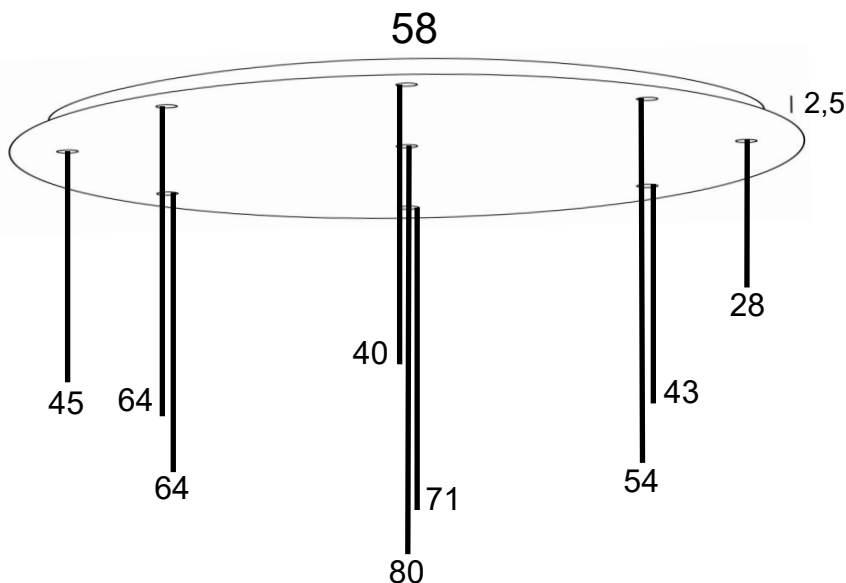

CEILING BASE 9 o58

Standard configuration :

Desired overall height, pendants included
..... cm

Fittings, pendants and standard heights

					
<input type="checkbox"/>	<input type="checkbox"/>	<input type="checkbox"/>	<input type="checkbox"/>	<input type="checkbox"/>	<input type="checkbox"/>
Tot. H103,5cm	Tot. H111,5cm	Tot. H116,5cm	Tot. H117,5cm	Tot. H99cm	Tot. H102cm

Finish of the ceiling base and the fittings :

Brushed Bronze Structured black Brushed Brass Structured white

Color of the textile cable :

BLACK GOLD WHITE GREY

Usual situations

DAVIDTS LIGHTING
Chaussée de Waterloo, 846-856
B - 1180 Brussels - Belgium
T +32.2.375.76.46 - F +32.2.375.82.65
info@davidts.com - www.davidts.com