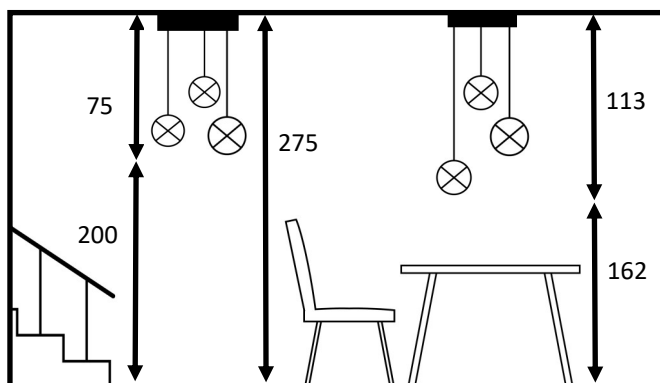

Desired overall height, pendants included
..... cm

Fittings, pendants and standard heights

☐	☐	☐	☐	☐	☐
Tot. H103,5cm	Tot. H111,5cm	Tot. H116,5cm	Tot. H117,5cm	Tot. H99cm	Tot. H102cm

Finish of the ceiling base and the fittings :

Brushed Bronze ☐ Structured black ☐ Brushed Brass ☐ Structured white ☐

Color of the textile cable :

BLACK ☐ GOLD ☐ WHITE ☐ GREY ☐

Usual situations