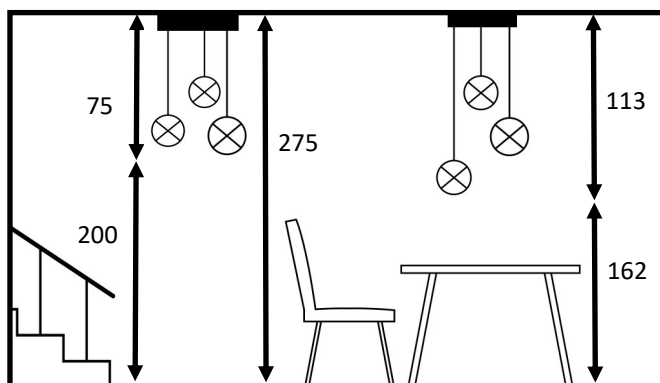

Desired overall height, pendants included
..... cm

Fittings, pendants and standard heights

☐	☐	☐	☐	☐	☐
Tot. H113,5cm	Tot. H121,5cm	Tot. H126,5cm	Tot. H127,5cm	Tot. H109cm	Tot. H112cm

Finish of the ceiling base and the fittings :

1. Brushed Bronze ☐   Structured black ☐   Light Bronze ☐   Brushed Brass ☐   Structured white ☐

Color of the textile cable :

1. BLACK ☐   GOLD ☐   WHITE ☐   GREY ☐

Usual situations