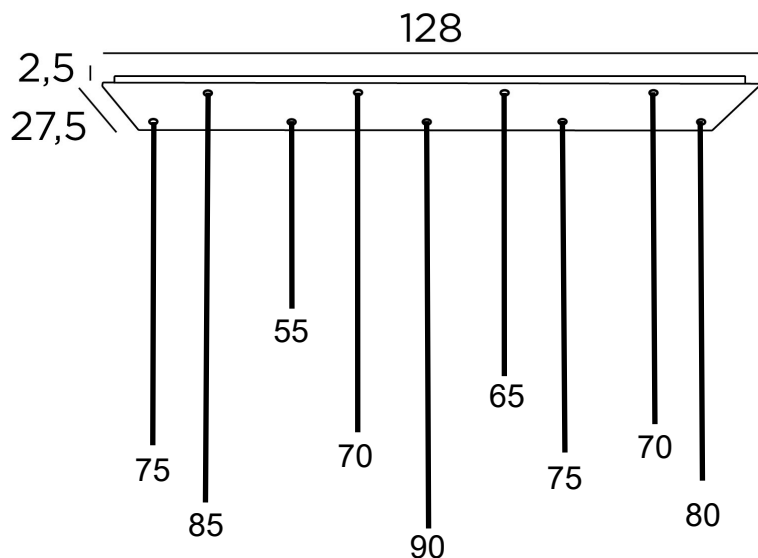

CEILING BASE 9

Standard configuration :

Desired overall height, pendants included
..... cm

Fittings, pendants and standard heights

| | | | | | |
|---|---|---|---|---|---|
|  |  |  |  |  |  |
| <input type="checkbox"/> | <input type="checkbox"/> | <input type="checkbox"/> | <input type="checkbox"/> | <input type="checkbox"/> | <input type="checkbox"/> |
| Tot. H113,5cm | Tot. H121,5cm | Tot. H126,5cm | Tot. H127,5cm | Tot. H109cm | Tot. H112cm |

Finish of the ceiling base and the fittings :

- Brushed Bronze Structured black Light Bronze Brushed Brass Structured white

Color of the textile cable :

- BLACK GOLD WHITE GREY

Usual situations

DAVIDTS LIGHTING
 Chaussée de Waterloo, 846-856
 B - 1180 Brussels - Belgium
 T +32.2.375.76.46 - F +32.2.375.82.65
 info@davidts.com - www.davidts.com