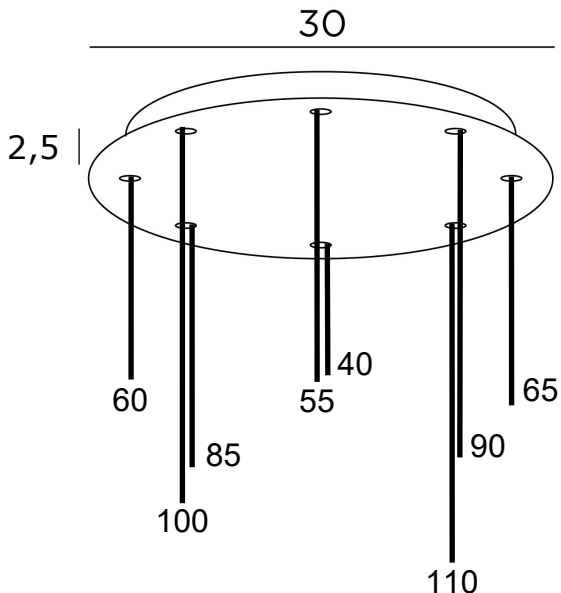

# CEILING BASE 8 o30

Standard configuration :

Desired overall height,  
pendants included  
  
..... cm

Fittings, pendants and standard heights

					
<b>E27 R</b> KERMA structure	<b>E27 X</b> Bulb Artémis Ø165mm	<b>CABLING</b> <b>LUNA</b> E14/E27	<b>CABLING</b> <b>FORYOU</b> E27	<b>E27 L</b> Bulb Ø95mm	<b>E27 L</b> Bulb Ø125mm
Tot. H133,5cm	Tot. H141,5cm	Tot. H146,5cm	Tot. H147,5cm	Tot. H129cm	Tot. H132cm

Finish of the ceiling base and the fittings :

- Brushed Bronze   
  Structured black   
  Light Bronze   
  Brushed Brass   
  Structured white

Color of the textile cable :

- BLACK   
  GOLD   
  WHITE   
  GREY