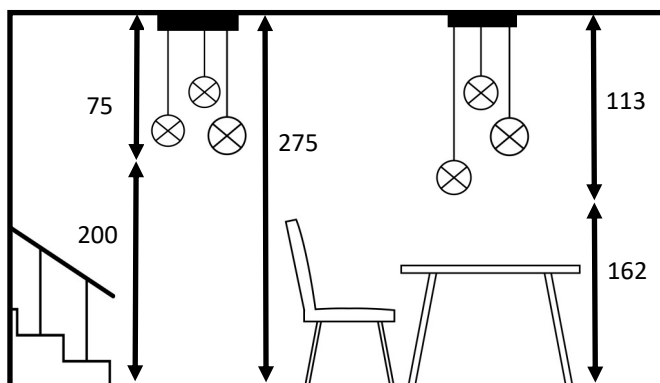

Desired overall height,
pendants included

..... cm

Fittings, pendants and standard heights

E27 R KERMA structure	E27 X Bulb Artémis Ø165mm	CABLING LUNA E14/E27	CABLING FORYOU E27	E27 L Bulb Ø95mm	E27 L Bulb Ø125mm
Tot. H133,5cm	Tot. H141,5cm	Tot. H146,5cm	Tot. H147,5cm	Tot. H129cm	Tot. H132cm

Finish of the ceiling base and the fittings :

1. ☐ Brushed Bronze
   ☐ Structured black
   ☐ Light Bronze
   ☐ Brushed Brass
   ☐ Structured white

Color of the textile cable :

1. ☐ BLACK
   ☐ GOLD
   ☐ WHITE
   ☐ GREY

Usual situations