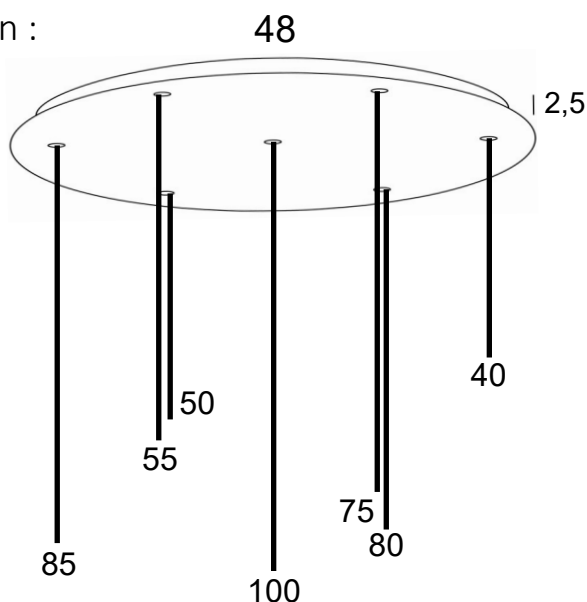

CEILING BASE 7 048

Standard configuration :

Desired overall height, pendants included
 cm

Fittings, pendants and standard heights

| | | | | | |
|---|---|---|--|---|---|
|  |  |  |  |  |  |
| E27 R KERMA structure | E27 X Bulb Artémis Ø165mm | CABLING LUNA E14/E27 | CABLING FORYOU E27 | E27 L Bulb Ø95mm | E27 L Bulb Ø125mm |
| Tot. H123,5cm | Tot. H131,5cm | Tot. H136,5cm | Tot. H137,5cm | Tot. H119cm | Tot. H122cm |

Finish of the ceiling base and the fittings :

- Brushed Bronze Structured black Brushed Brass Structured white

Color of the textile cable :

- BLACK GOLD WHITE GREY

Usual situations

DAVIDTS LIGHTING
 Chaussée de Waterloo, 846-856
 B - 1180 Brussels - Belgium
 T +32.2.375.76.46 - F +32.2.375.82.65
 info@davidts.com - www.davidts.com