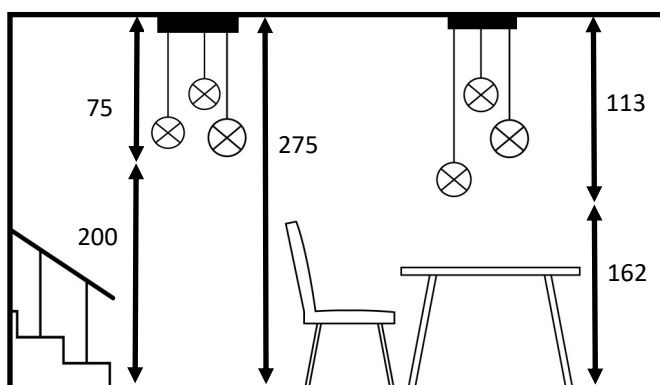

DAVIDTS LIGHTING
Chaussée de Waterloo, 846-856
B - 1180 Brussels - Belgium
T +32.2.375.76.46 - F +32.2.375.82.65
info@davidts.com - www.davidts.com