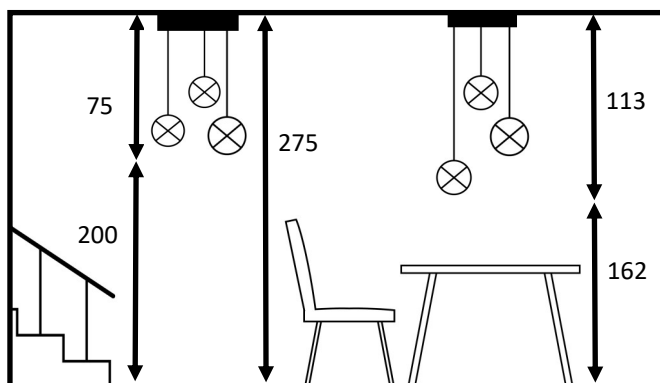

Desired overall height,
pendants included
..... cm

Fittings, pendants and standard heights

E27 R KERMA structure	E27 X Bulb Artémis Ø165mm	CABLING LUNA E14/E27	CABLING FORYOU E27	E27 L Bulb Ø95mm	E27 L Bulb Ø125mm
Tot. H113,5cm	Tot. H121,5cm	Tot. H126,5cm	Tot. H127,5cm	Tot. H109cm	Tot. H112cm

Finish of the ceiling base and the fittings :

1. ☐ Brushed Bronze
   ☐ Structured black
   ☐ Light Bronze
   ☐ Brushed Brass
   ☐ Structured white

Color of the textile cable :

1. ☐ BLACK
   ☐ GOLD
   ☐ WHITE
   ☐ GREY

Usual situations