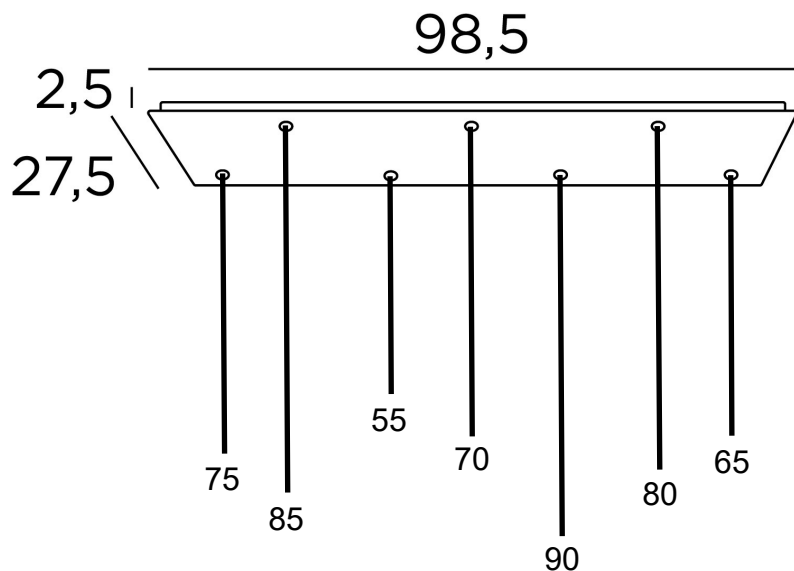

# CEILING BASE 7 #

Standard configuration :

Desired overall height,  
pendants included  
..... cm

Fittings, pendants and standard heights

					
<b>E27 R</b> KERMA structure	<b>E27 X</b> Bulb Artémis Ø165mm	<b>CABLING</b> <b>LUNA</b> E14/E27	<b>CABLING</b> <b>FORYOU</b> E27	<b>E27 L</b> Bulb Ø95mm	<b>E27 L</b> Bulb Ø125mm
Tot. H113,5cm	Tot. H121,5cm	Tot. H126,5cm	Tot. H127,5cm	Tot. H109cm	Tot. H112cm

Finish of the ceiling base and the fittings :

- Brushed Bronze   
  Structured black   
  Light Bronze   
  Brushed Brass   
  Structured white

Color of the textile cable :

- BLACK   
  GOLD   
  WHITE   
  GREY