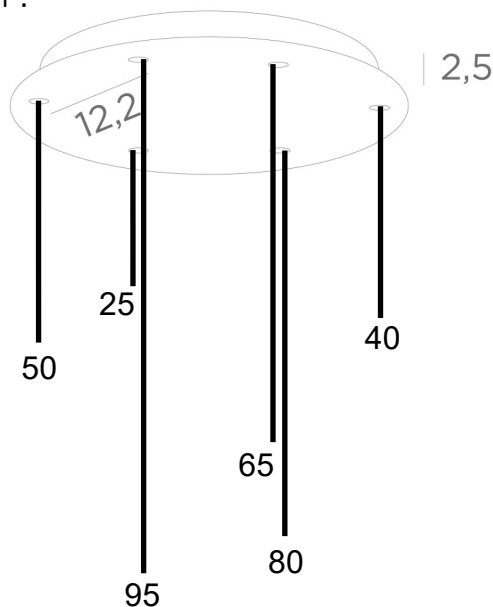

CEILING BASE 6 o30

Standard configuration : 30

Desired overall height, pendants included

..... cm

Fittings, pendants and standard heights

					
E27 R KERMA structure	E27 X Bulb Artémis Ø165mm	CABLING LUNA E14/E27	CABLING FORYOU E27	E27 L Bulb Ø95mm	E27 L Bulb Ø125mm
Tot. H118,5cm	Tot. H126,5cm	Tot. H131,5cm	Tot. H132,5cm	Tot. H114cm	Tot. H117cm

Finish of the ceiling base and the fittings :

- Brushed Bronze
 Structured black
 Light Bronze
 Brushed Brass
 Structured white

Color of the textile cable :

- BLACK
 GOLD
 WHITE
 GREY

Usual situations

DAVIDTS LIGHTING
 Chaussée de Waterloo, 846-856
 B - 1180 Brussels - Belgium
 T +32.2.375.76.46 - F +32.2.375.82.65
 info@davidts.com - www.davidts.com