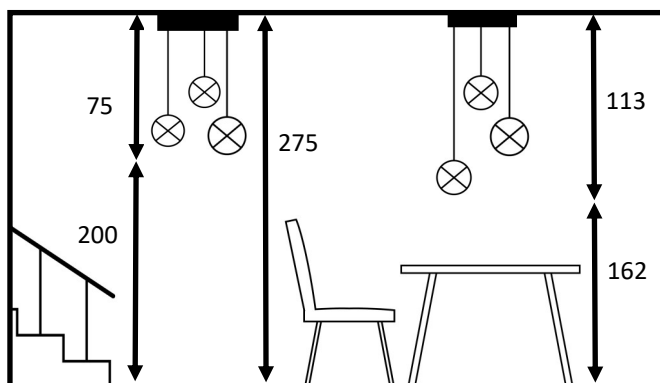

Usual situations

DAVIDTS LIGHTING
Chaussée de Waterloo, 846-856
B - 1180 Brussels - Belgium
T +32.2.375.76.46 - F +32.2.375.82.65
info@davidts.com - www.davidts.com