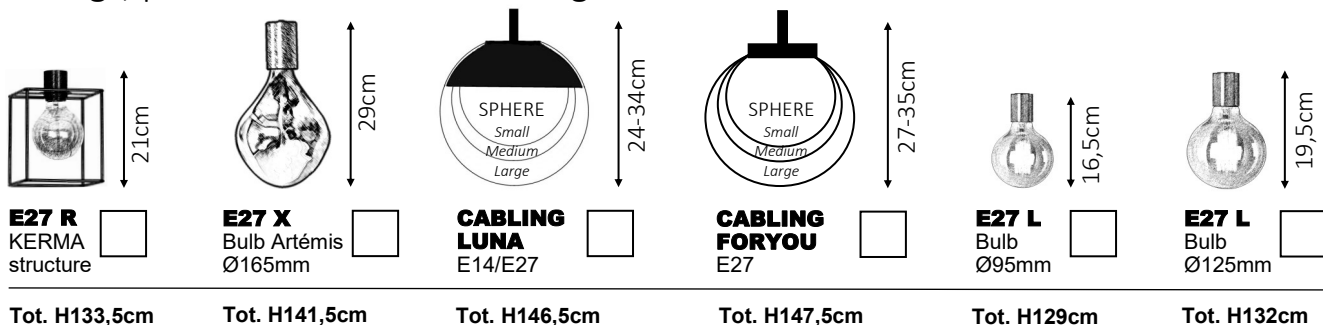

# CEILING BASE 11 o38

Standard configuration :

Fittings, pendants and standard heights

Finish of the ceiling base and the fittings :

- Brushed Bronze  Structured black  Light Bronze  Brushed Brass  Structured white