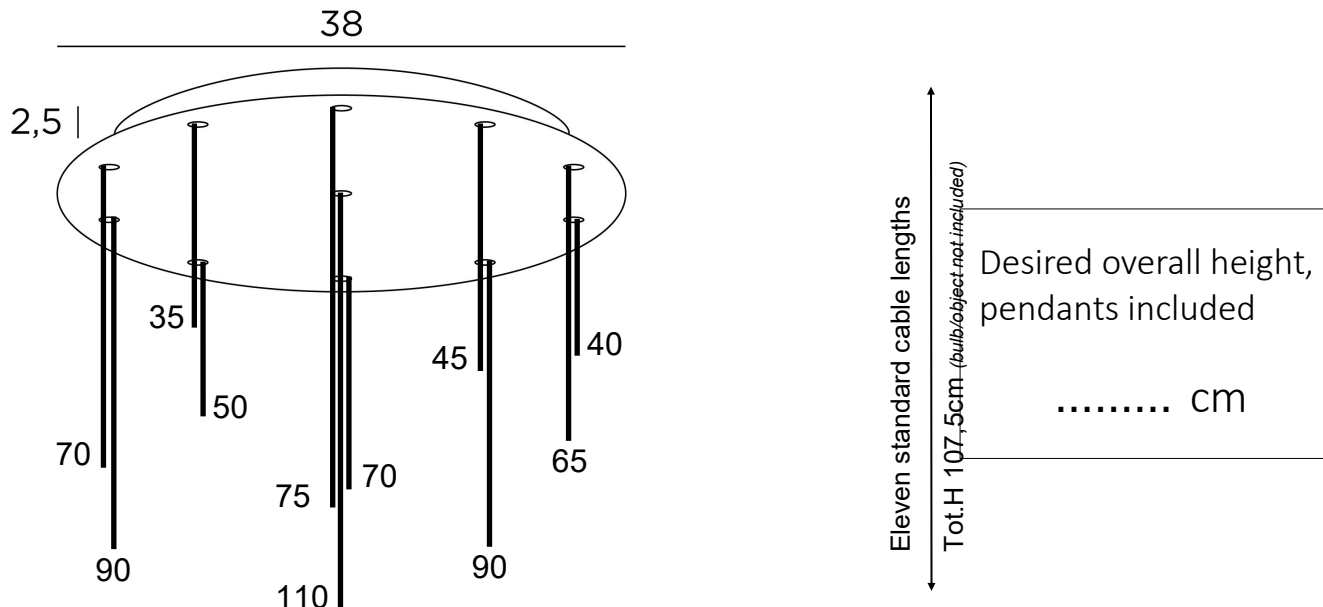

# CEILING BASE 11 o38

Standard configuration :

Fittings, pendants and standard heights

Finish of the ceiling base and the fittings :

- Brushed Bronze  Structured black  Light Bronze  Brushed Brass  Structured white