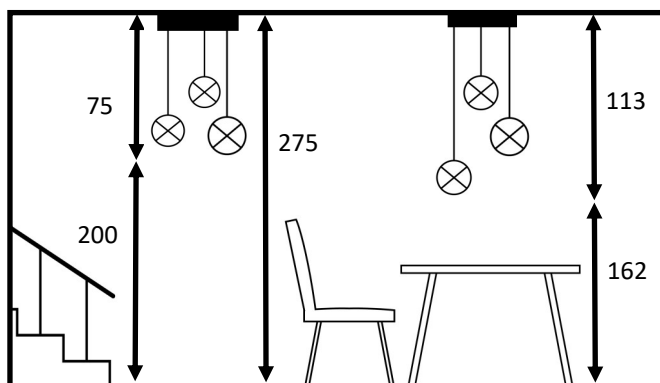

Finish of the ceiling base and the fittings :

1. Brushed Bronze ☐ Structured black ☐ Light Bronze ☐ Brushed Brass ☐ Structured white ☐

Color of the textile cable :

1. BLACK ☐ GOLD ☐ WHITE ☐ GREY ☐

Usual situations