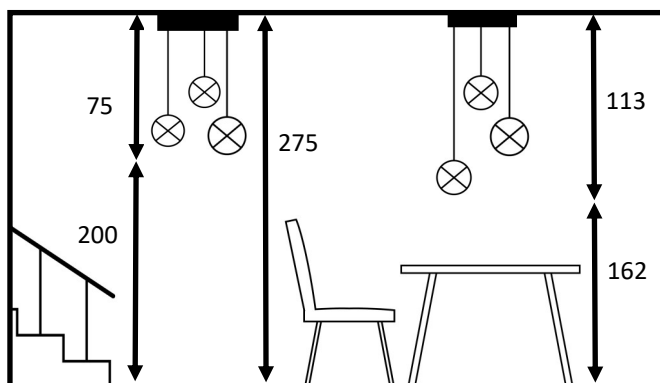

Desired overall height, pendants included

..... cm

Fittings, pendants and standard heights

E27 R KERMA structure	E27 X Bulb Artémis Ø165mm	CABLING LUNA E14/E27	CABLING FORYOU E27	E27 L Bulb Ø95mm	E27 L Bulb Ø125mm
Tot. H123,5cm	Tot. H131,5cm	Tot. H136,5cm	Tot. H137,5cm	Tot. H119cm	Tot. H122cm

Finish of the ceiling base and the fittings :

1. Structured black ☐   Brushed Brass ☐   Structured white ☐

Color of the textile cable :

1. BLACK ☐   GOLD ☐   WHITE ☐   GREY ☐

Usual situations