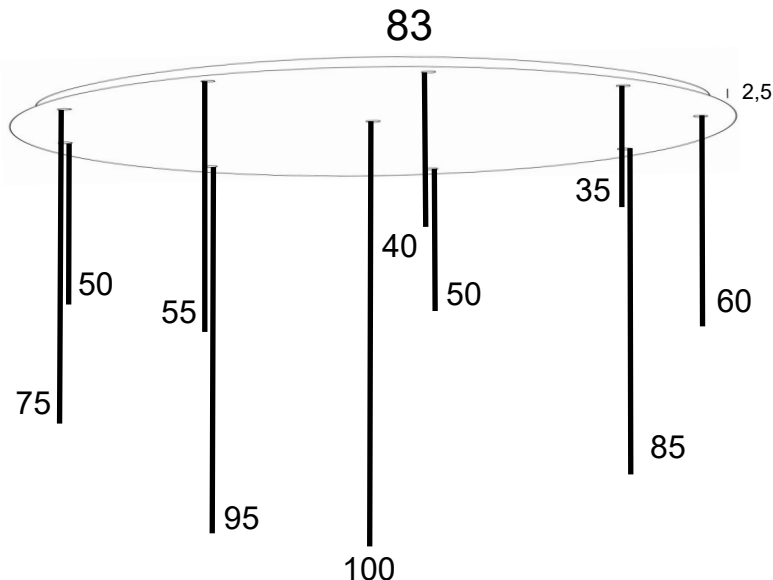

CEILING BASE 10 o83

Standard configuration :

Desired overall height, pendants included

..... cm

Fittings, pendants and standard heights

					
E27 R KERMA structure	E27 X Bulb Artémis Ø165mm	CABLING LUNA E14/E27	CABLING FORYOU E27	E27 L Bulb Ø95mm	E27 L Bulb Ø125mm
Tot. H123,5cm	Tot. H131,5cm	Tot. H136,5cm	Tot. H137,5cm	Tot. H119cm	Tot. H122cm

Finish of the ceiling base and the fittings :

- Structured black Brushed Brass Structured white

Color of the textile cable :

- BLACK GOLD WHITE GREY

Usual situations

DAVIDTS LIGHTING
Chaussée de Waterloo, 846-856
B - 1180 Brussels - Belgium
T +32.2.375.76.46 - F +32.2.375.82.65
info@davidts.com - www.davidts.com