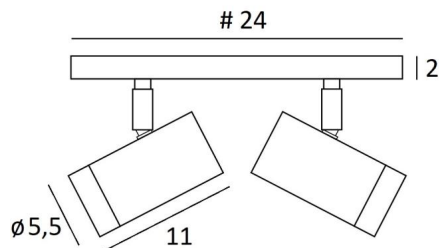

LUNGO SQUARE

LUNGO SQUARE in brushed bronze. Metal finish code: 29

LUNGO 4 is an easy-to-install ceiling light featuring spotlights mounted on a square base

The design of the **LUNGO** spotlight is the result of an exciting quest to incorporate a GU10 bulb into a stylish, well-crafted spotlight. Elegant and highly mobile, it combines numerous qualities: robustness, charm, ease of use and efficiency. This spotlight is crafted from solid brass by experienced artisans, and the finishes on offer are truly remarkable and unsurpassed. With its GU10 fitting, changing the bulb couldn't be simpler.

LUNGO is available in an attractive range of six models, featuring between one and four spotlights, distributed across different bases.

BASE

24 x 24 x 2cm

TECHNICAL DATA

Four GU10 fittings

Four spotlights mounted on ball joints, adjustable in all directions

Spotlight dimensions: Ø5.5cm x L11cm

No transformer required, these spotlights operate directly on 230V

Dimmable lighting fixture

A fixing plate for the ceiling base ([plan in PDF](#))

AVAILABLE METAL FINISHES AND CODES