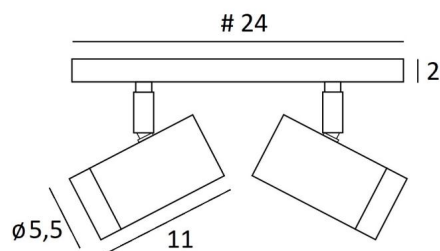

## LUNGO SQUARE

LUNGO SQUARE in brushed bronze. Metal finish code: 29

**LUNGO 4** is an easy-to-install ceiling light featuring spotlights mounted on a square base

The design of the **LUNGO** spotlight is the result of an exciting quest to incorporate a GU10 bulb into a stylish, well-crafted spotlight. Elegant and highly mobile, it combines numerous qualities: robustness, charm, ease of use and efficiency. This spotlight is crafted from solid brass by experienced artisans, and the finishes on offer are truly remarkable and unsurpassed. With its GU10 fitting, changing the bulb couldn't be simpler.

### BASE

24 x 24 x 2cm

### TECHNICAL DATA

Four GU10 fittings

Four spotlights mounted on ball joints, adjustable in all directions

Spotlight dimensions: Ø5.5cm x L11cm

No transformer required, these spotlights operate directly on 230V