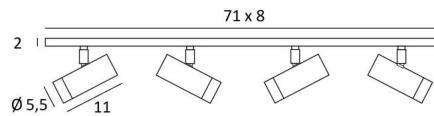

LUNGO 4

LUNGO 4 in light bronze. Metal finish code: 28

LUNGO 4 is an easy-to-install ceiling light featuring spotlights mounted on a rectangular base

The design of the **LUNGO** spotlight is the result of an exciting quest to incorporate a GU10 bulb into a stylish, well-crafted spotlight. Elegant and highly mobile, it combines numerous qualities: robustness, charm, ease of use and efficiency. This spotlight is crafted from solid brass by experienced artisans, and the finishes on offer are truly remarkable and unsurpassed. With its GU10 fitting, changing the bulb couldn't be simpler.

LUNGO is available in an attractive range of six models, featuring between one and four spotlights, distributed across different bases.

BASE

71 x 8 x 2cm

TECHNICAL DATA

Four GU10 fittings

Four spotlights mounted on ball joints, adjustable in all directions

Spotlight dimensions: Ø5.5cm x L11cm

No transformer required, these spotlights operate directly on 230V

Dimmable lighting fixture

A fixing plate for the ceiling base ([plan in PDF](#))

AVAILABLE METAL FINISHES AND CODES