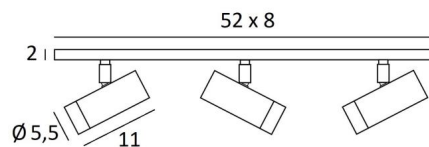

## LUNGO 3

LUNGO 3 in light bronze. Metal finish code: 28

**LUNGO 3** is an easy-to-install ceiling light featuring spotlights mounted on a rectangular base

The design of the **LUNGO** spotlight is the result of an exciting quest to incorporate a GU10 bulb into a stylish, well-crafted spotlight. Elegant and highly mobile, it combines numerous qualities: robustness, charm, ease of use and efficiency. This spotlight is crafted from solid brass by experienced artisans, and the finishes on offer are truly remarkable and unsurpassed. With its GU10 fitting, changing the bulb couldn't be simpler.

### BASE

52 x 8 x 2cm

### TECHNICAL DATA

Three GU10 fittings

Three spotlights mounted on ball joints, adjustable in all directions

Spotlight dimensions: Ø5.5cm x L11cm

No transformer required; these spotlights operate directly on 230V