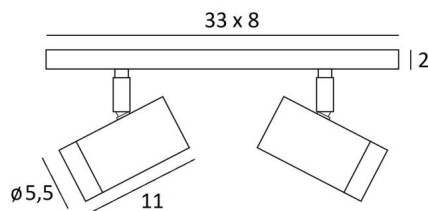

## LUNGO 2

LUNGO 2 in brushed brass. Metal finish code: 25

**LUNGO 2** is an easy-to-install ceiling light featuring spotlights mounted on a rectangular base

The design of the **LUNGO** spotlight is the result of an exciting quest to incorporate a GU10 bulb into a stylish, well-crafted spotlight. Elegant and highly mobile, it combines numerous qualities: robustness, charm, ease of use and efficiency. This spotlight is crafted from solid brass by experienced artisans, and the finishes on offer are truly remarkable and unsurpassed. With its GU10 fitting, changing the bulb couldn't be simpler.

### BASE

33 x 8 x 2cm

### TECHNICAL DATA

Two GU10 fittings

Two spotlights mounted on ball joints, adjustable in all directions

Spotlight dimensions: Ø5.5cm x L11cm

No transformer required; these spotlights operate directly on 230V