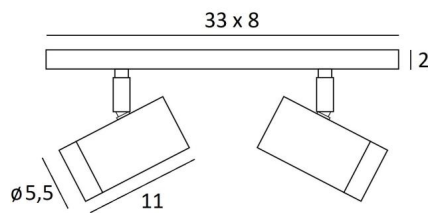

LUNGO 2

LUNGO 2 in brushed brass. Metal finish code: 25

LUNGO 2 is an easy-to-install ceiling light featuring spotlights mounted on a rectangular base

The design of the **LUNGO** spotlight is the result of an exciting quest to incorporate a GU10 bulb into a stylish, well-crafted spotlight. Elegant and highly mobile, it combines numerous qualities: robustness, charm, ease of use and efficiency. This spotlight is crafted from solid brass by experienced artisans, and the finishes on offer are truly remarkable and unsurpassed. With its GU10 fitting, changing the bulb couldn't be simpler.

LUNGO is available in an attractive range of six models, featuring between one and four spotlights, distributed across different bases.

BASE

33 x 8 x 2cm

TECHNICAL DATA

Two GU10 fittings

Two spotlights mounted on ball joints, adjustable in all directions

Spotlight dimensions: Ø5.5cm x L11cm

No transformer required; these spotlights operate directly on 230V

Dimmable lighting fixture

A fixing plate for the ceiling base ([plan in PDF](#))

AVAILABLE METAL FINISHES AND CODES