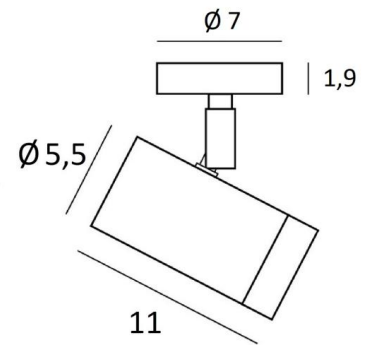

LUNGO ST

LUNGO ST in brushed bronze. Metal finish code: 29

LUNGO ST is a spotlight, mounted on a small round base, easy to install

The design of the **LUNGO** spotlight is the result of an exciting quest to incorporate a GU10 bulb into a stylish, well-crafted spotlight. Elegant and highly mobile, it combines numerous qualities: robustness, charm, ease of use and efficiency. This spotlight is crafted from solid brass by experienced artisans, and the finishes on offer are truly remarkable and unsurpassed. With its GU10 fitting, changing the bulb couldn't be simpler.

LUNGO is available in an attractive range of six models, featuring between one and four spotlights, distributed across different bases.

BASE

Ø7 x 1,9cm

TECHNICAL DATA

One GU10 fitting

A spotlight mounted on a ball joint, adjustable in all directions

Spotlight dimensions: Ø5.5cm x L11cm

No transformer required, this spotlight operates directly on 230V

Dimmable spotlight

A fixing plate for the ceiling base ([plan in PDF](#))

AVAILABLE METAL FINISHES AND CODES