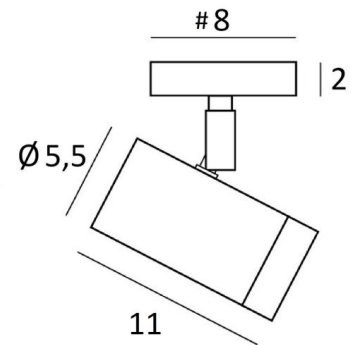

LUNGO 1

LUNGO 1 in light bronze. Metal finish code: 28

LUNGO 1 is a spotlight, mounted on a small square base, easy to install

The design of the **LUNGO** spotlight is the result of an exciting quest to incorporate a GU10 bulb into a stylish, well-crafted spotlight. Elegant and highly mobile, it combines numerous qualities: robustness, charm, ease of use and efficiency. This spotlight is crafted from solid brass by experienced artisans, and the finishes on offer are truly remarkable and unsurpassed. With its GU10 fitting, changing the bulb couldn't be simpler.

LUNGO is available in an attractive range of six models, featuring between one and four spotlights, distributed across different bases.

BASE

#8 x 2cm

TECHNICAL DATA

One GU10 fitting

A spotlight mounted on a ball joint, adjustable in all directions

Spotlight dimensions: Ø5.5cm x L11cm

No transformer required; this spotlight operates directly on 230V

Dimmable spotlight

A fixing plate for the ceiling base ([plan in PDF](#))

AVAILABLE METAL FINISHES AND CODES