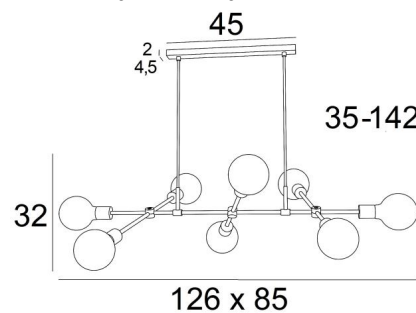

METEOR 8 in light bronze with gold bulbs. Metal finish code: 28