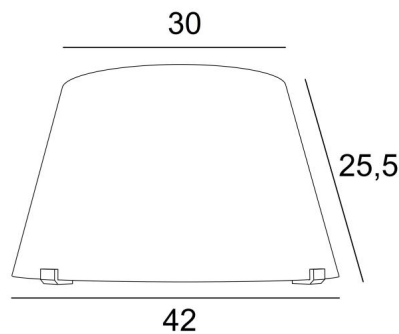

GÖTEBORG

GÖTEBORG in light bronze with lampshade in Clouds Köln (fabric from category 5)

Original with its two-claw base, this wall lamp is enhanced by a fine choice of finishes, all of which are remarkable. **GÖTEBORG** is also available as two table lamps, [see MALMÖ](#)

OVERALL SIZES

H25,5cm L42cm |→21cm

BASE

Wall box: 14,5 x 13 x 1,6cm

TECHNICAL DATA

One E27 fitting

Dimmable wall light

A fixing plate for the wall box ([plan in PDF](#))

AVAILABLE METAL FINISHES AND CODES

28 - Light bronze - 1570 028

29 - Brushed bronze - 1570 029

LAMPSHADE : SIZES & CODE

Ø30x15 - 42x21 - 25cm

Code: 1570 + fabric code

We propose more than 180 fabrics/materials/colors for lampshades