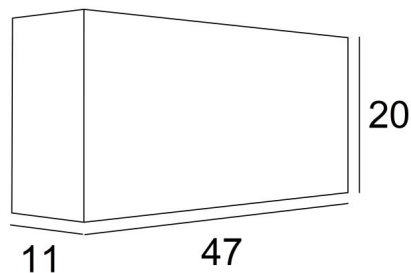

YUMI

YUMI with lampshade in Coton Groseille. Fabric from category 1

YUMI is an elegant wall light. With its rectangular screen that diffuses a warm, powerful light in all directions, **YUMI** is above all a lampshade that creates a warm, friendly atmosphere. **YUMI** is easy to integrate into any project, thanks to the wide range of materials available. With its sleek design, minimal depth and integral diffuser at the bottom of the lampshade, it's easy to place on the walls of a corridor, stairwell or bedroom. **YUMI** is fully fitted with LED strips

OVERALL SIZES

H20cm L47cm |→11cm

BASE: 44 x 13,5 x 2,5cm

TECHNICAL DATA

LED strips integrated into this wall light:

consumption 11.2W - brightness 1008lm - colour temperature 2700K

Driver: 24V-230V 20W

This driver is dimmable via TRIAC dimming

47 x 11cm h20cm

+ *integral diffuser*

Code: 1500 + fabric code

We propose more than 180 fabrics/materials/colors for lampshades