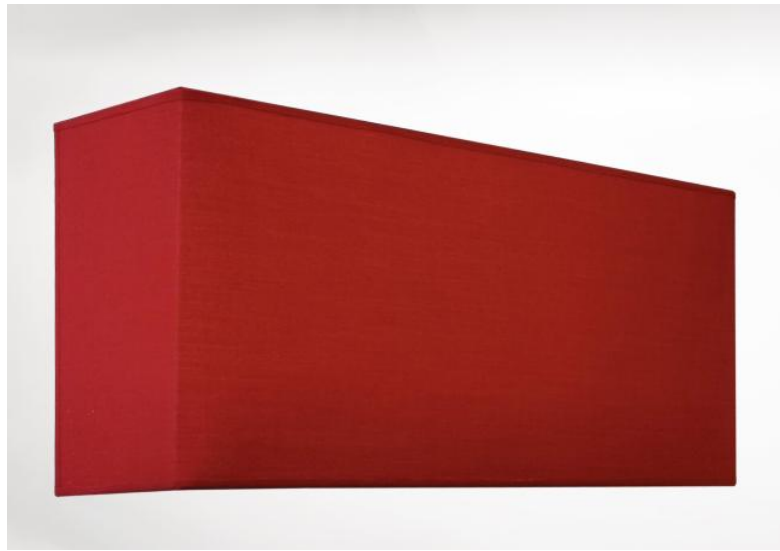

YUMI

YUMI with lampshade in Coton Groseille. Fabric from category 1

YUMI is an elegant wall light. With its rectangular screen that diffuses a warm, powerful light in all directions, **YUMI** is above all a lampshade that creates a warm, friendly atmosphere. **YUMI** is easy to integrate into any project, thanks to the wide range of materials available. With its sleek design, minimal depth and integral diffuser at the bottom of the lampshade, it's easy to place on the walls of a corridor, stairwell or bedroom. **YUMI** is fully fitted with LED strips

OVERALL SIZES

H20cm L47cm |→11cm

BASE: 44 x 13,5 x 2,5cm

TECHNICAL DATA

LED strips integrated into this wall light:

consumption 11.2W - brightness 1008lm - colour temperature 2700K

Driver: 24V-230V 20W

This driver is dimmable via TRIAC dimming