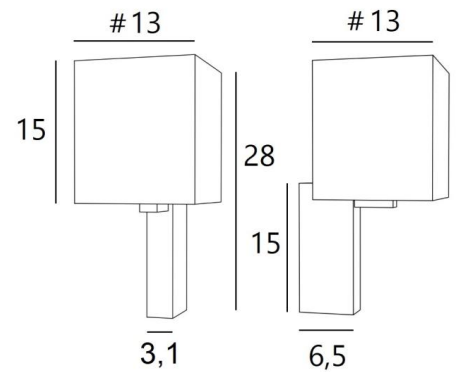

COSIMA

COSIMA in light bronze with square lampshade in Chinette Ivoire (fabric from category 0)

COSIMA, with her clean design and contemporary look, this wall light is perfect for decorating your home with sobriety and elegance

This beautiful wall light is available in several remarkable finishes

The same wall lamp is shown with a small reading light mounted on a flex, [see LIVIA](#)

OVERALL SIZES

H28cm L13cm |→ 17cm

BASE

3,1 x 15 x 6,5cm

LAMPSHADE : SIZES & CODE

#13 - 13 - 15cm

Code: 1338 + fabric code

We propose more than 180 fabrics/materials/colors for lampshades