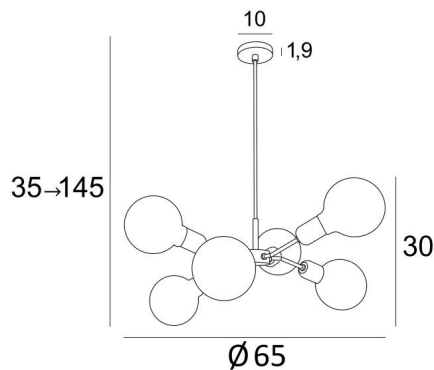

POLPO 1 in brushed bronze with soft bulbs. Metal finish code: 29