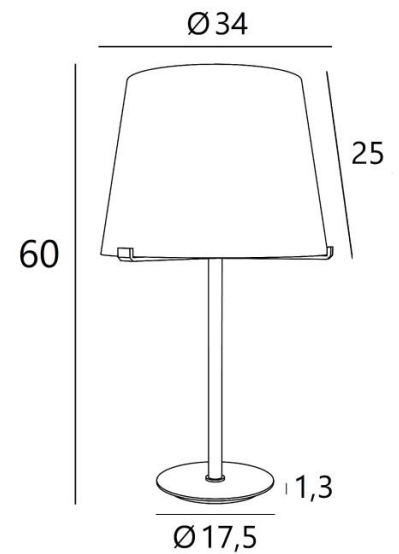

## MALMÖ 1 o

MALMÖ 1 o in brushed bronze with conical lampshade in Lin Moscou (fabric category 2)

**MALMÖ 1 o** is a superb table light with a conical lampshade.

With its perfect design, just the right proportions and luxurious, meticulous workmanship, this contemporary, timeless lamp will be the centre of attention

### OVERALL SIZES

H60cm Ø34cm

### BASE

Ø17,5 x 1,3cm

### LAMP SHADE : SIZES & CODE

Ø25 - 33 - 25cm

Code: 2301 + fabric code

We propose more than 180 fabrics/materials/colors for lampshades