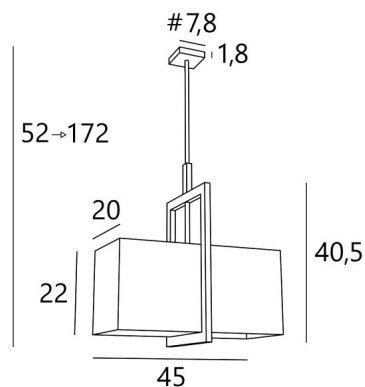

METELIS 45

METELIS 45 in brushed bronze with rectangular lampshade in Chinette Ivoire (fabric from category 0)

Magnificent rectangular suspension. **METELIS 45** is a rectangular lampshade surrounded by a brass structure, which looks great

A light bulb in the centre of the lampshade will illuminate your rectangular table or hall

METELIS 45 is a contemporary, height-adjustable suspension. Two other, much larger models are also available (125 and 155cm)

OVERALL SIZES

H52→172cm L45 x 25,5cm

BASE

#7,8 x 1,8cm

TECHNICAL DATA

E27 metal fitting with ring. Dimmable suspension

Suspension adjustable in height during installation. Longer suspension tube is available on request