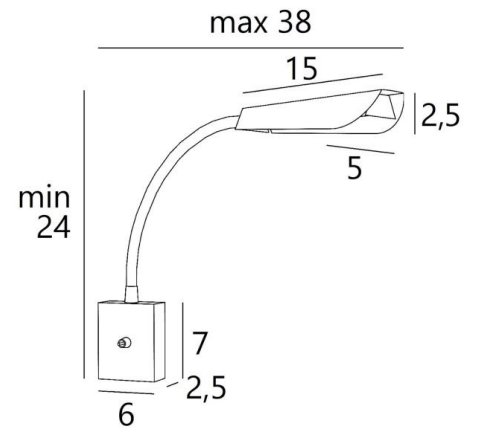

TULIP

TULIP in light bronze. Metal finish code: 28

With its “vegetable” spotlight design, the **TULIP** reading light has everything it takes to be harmonious and elegant

The spotlight is mounted on a flex that can be oriented in all directions. It is fitted with an LED module that works without a driver. It is highly efficient and its dome diffuses a warm light

OVERALL SIZES

H24→52,5cm |→max 38cm

BASE

6 x 7 x 2,5cm

TECHNICAL DATA

LED module 230V 1,4W 163lm 3000°K

Without driver

Not dimmable reading light

A 30cm flex

The spotlight can be directed to all directions

Spotlight dimensions : 5 x 15cm

A toggle switch on the box

A fixing plate for the wall box ([plan in PDF](#))

AVAILABLE METAL FINISHES AND CODES

28 - Light bronze - 1600 028