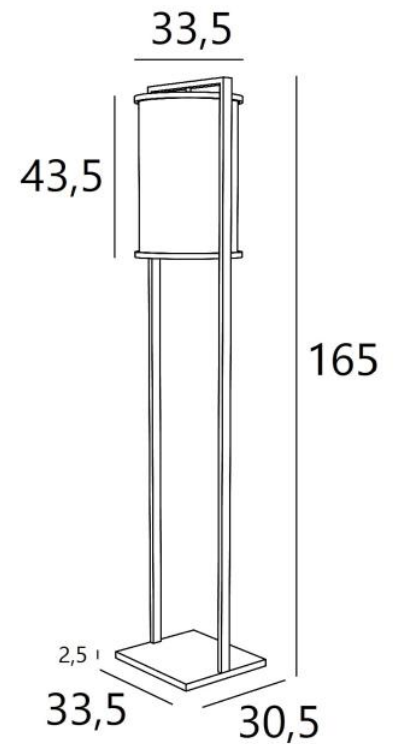

## LUCIANO

LUCIANO in brushed bronze with lampshade in Lin Moscou (fabric from category 2)

**LUCIANO** is a magnificent, original floor light with a cylindrical lampshade that discreetly conceals the brilliance of the bulb. The workmanship that went into making this elegant floor light is truly exceptional. With its large arch and two rings bent from solid brass, the result is top quality for perfect, unrivalled stability. We offer a wide range of finishes for the metal, all of which are remarkable. To help you integrate this exceptional piece into your home, we offer a choice of fabrics, materials and colors. With its warm light, **LUCIANO** creates an atmosphere and ambience that only a luminaire with a lampshade can bring.

### OVERALL SIZES

H165cm Ø33,5cm

### BASE

30,5 x 33,5 x 2,5cm

### LAMPSHADE : SIZES & CODE

Ø28 - 28 - 42,5cm

Code: 3485 + fabric code

We propose more than 180 fabrics/materials/colors for lampshades