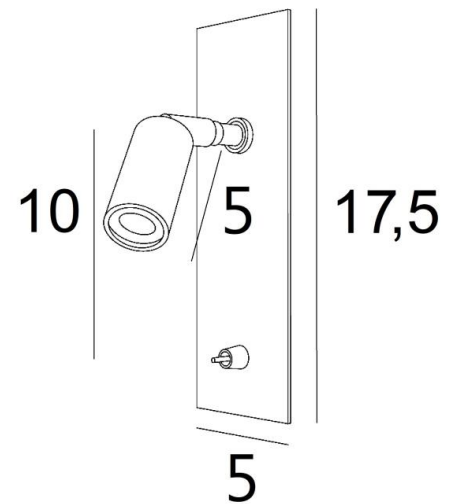

### TINOS IS DESIGNED TO BE PLACED ON A BED HEADBOARD

**TINOS** is a minimalist reading light with a directional spotlight, mounted on a swivel joint and a decorative plate, with no visible screws

A must-have for the bedroom, **TINOS** provides discreet lighting without disturbing your partner. Efficient, thanks to the LED integrated into the spotlight, it diffuses a warm, concentrated light

### OVERALL SIZES

H17,5cm L5cm |→8cm

### TECHNICAL DATA

LED integrated into the spotlight:

consumption 1W brightness 119lm color temperature 2700°K 30° beam angle

Driver: 14-230V 50-60HZ 350mA not dimmable

Spotlight mounted on a ball joint. Dimensions: L5cm Ø2,5cm

### INSTALLATION

Drill a rectangular (vertical) cut-out of 32x160mm in the bed headboard. The depth will be 46mm. Then fix the flush-mounted box in the cut-out

Connect the power supply (230V) to the driver