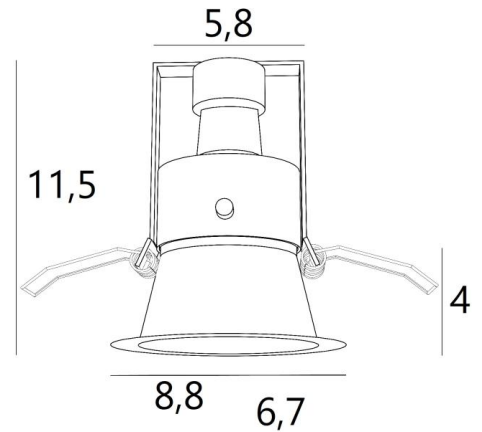

JUN

JUN in brushed bronze. Metal finish code: 29

JUN is a deep recessed spotlight. Its bulb favours discretion by hiding inside the ceiling, reducing its glare effect as much as possible. Nevertheless, **JUN** remains perfect in terms of efficiency. As a result, the decorative aspect of **JUN** is enhanced, and to give you the best choice, we offer you a range of finishes, all of which are remarkable.

OVERALL SIZES

Ø8,8cm H11,5cm

TECHNICAL DATA

Surface-mounted round spotlight: Ø8.8cm overall
Spotlight aperture diameter: Ø6.7cm
Visible depth of spotlight: 4cm
Total height of luminaire: 11.5cm with two fixing clips
One GU10 fitting
No converter required, this spotlight works directly on 230V
Dimmable spotlight
Bulb is easy to fit or replace

PLACEMENT

Cutout size: Ø7cm. Recessed depth: 12cm
Minimum thickness of mounting surface: 1mm
Straighten the clips and insert them into the ceiling cutout
Mandatory use of a LED bulb (safety)

AVAILABLE METAL FINISHES AND CODES