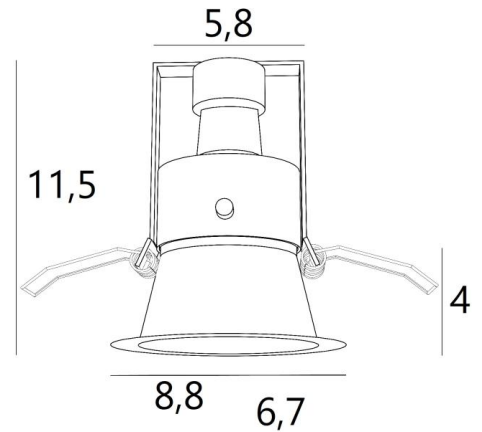

JUN

JUN in brushed bronze. Metal finish code: 29

JUN is a deep recessed spotlight. Its bulb favours discretion by hiding inside the ceiling, reducing its glare effect as much as possible. Nevertheless, **JUN** remains perfect in terms of efficiency. As a result, the decorative aspect of **JUN** is enhanced, and to give you the best choice, we offer you a range of finishes, all of which are remarkable.

OVERALL SIZES

Ø8,8cm H11,5cm

TECHNICAL DATA

Surface-mounted round spotlight: Ø8.8cm overall

Spotlight aperture diameter: Ø6.7cm

Visible depth of spotlight: 4cm

Total height of luminaire: 11.5cm with two fixing clips

One GU10 fitting

No converter required, this spotlight works directly on 230V

Dimmable spotlight

Bulb is easy to fit or replace

PLACEMENT

Cutout size: Ø7cm. Recessed depth: 12cm

Minimum thickness of mounting surface: 1mm