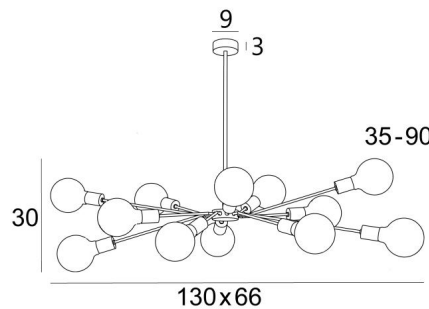

POLPO 2

POLPO 2 in light bronze with gold bulbs Ø125mm. Metal finish code: 28

POLPO 2 is a complete brass suspension and, with its bundle of decorative light bulbs, perfectly matches what is currently on the market

OVERALL SIZES

H35→90cm L130 x 66cm

BASE

Ø9 x 3cm

TECHNICAL DATA

Twelve E27 fittings mounted on fixed arms

LED bulb Gold Ø125mm: dim code 6834 000 (option)

LED bulb Frosted Ø95mm: dim code 6827 000 (option)

LED bulb Soft Ø95mm: dim code 6860 000 (option)

LED bulb Soft Ø125mm: dim code 6861 000 (option)

Dimmable suspension

Suspension adjustable in height

On request: a longer suspension tube

A fixing plate for the ceiling base ([plan in PDF](#))